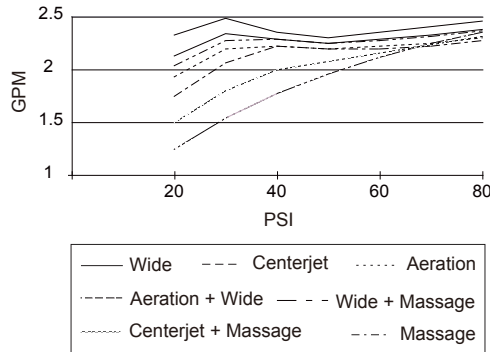

**Model**

DH151130

**Description**

- 4 1/2" 7-function showerhead: aeration, aeration + wide, wide, wide + massage, massage, centerjet + massage & centerjet
- Features D-Force™ Technology
- Brass ball joint
- 2.5 gpm maximum flow rate @ 80 psi

**Standards**

- UPC/cUPC
- Energy policy act of 1992

**Warranty**

H+C waterware products are covered by a manufacturer's limited "lifetime" warranty for manufacturing defects.

**Flow Rate**

**Finishes Available**

- Chrome
- Other: Refer to H+C Waterware website for additional finish