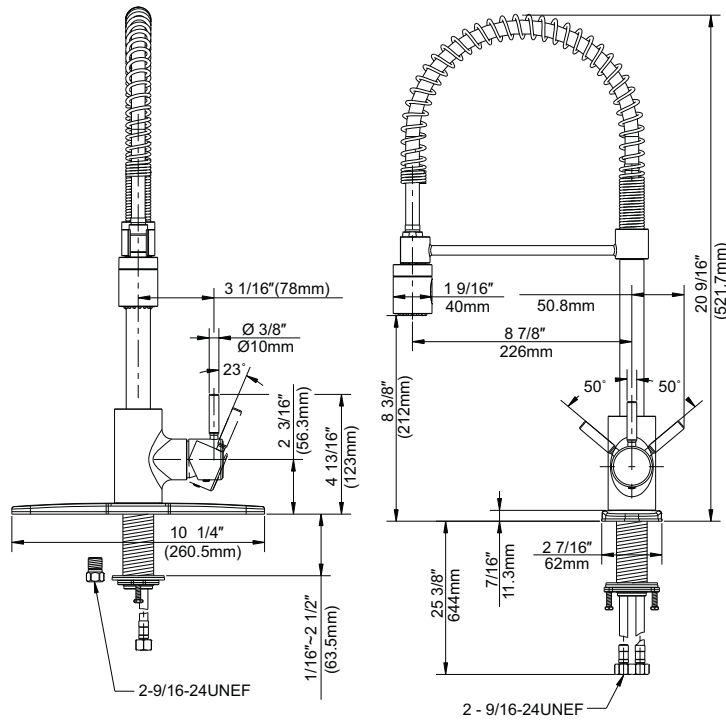

Finishes Available

- Stainless Steel