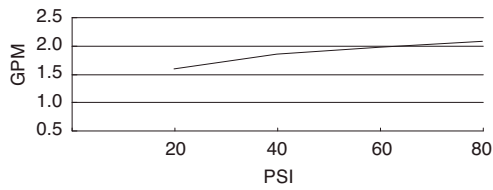

SPECIFICATIONS

THE FOODIE™ SINGLE HANDLE PULL-DOWN KITCHEN FAUCET

Model

DH450188SS

Description

- Ceramic disc cartridge
- Metal lever handle
- 20 9/16" high spout, 9" spout length
- Swivel spout, spring-action wand
- 2.2GPM(8.3L/min) maximum aerator@60 psi
- 2 function spray/aerated stream
- One or three hole mount with deck plate DA665051SS
- 2 1/4" maximum deck thickness allowed

Flow Rate