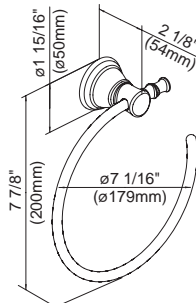

Available Finishes

Brushed Nickel (BN)
Distressed Bronze (RBD)

D446420BN - 18" Towel Bar
D446423BN - 24" Towel Bar

D446424BN - 24" Double Towel Bar

D446425BN - Robe Hook

D446426BN - Toilet Paper Holder

Towel Ring

Paper Holder

Double Robe Hook

D446427BN - Towel Ring

18", 24" - Towel Bar

24" Double Towel Bar

Specific Features: _____ Submitted Model No.: _____