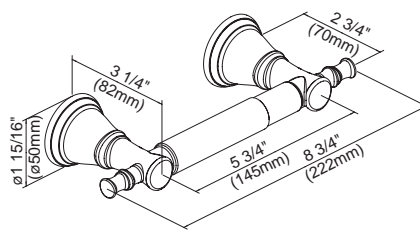

Available Finishes

Brushed Nickel (BN)
Distressed Bronze (RBD)

D446420BN - 18" Towel Bar
D446423BN - 24" Towel Bar

D446424BN - 24" Double Towel Bar

D446425BN - Robe Hook

D446426BN - Toilet Paper Holder

Towel Ring

Paper Holder

Double Robe Hook

D446427BN - Towel Ring

18", 24" - Towel Bar

24" Double Towel Bar

Specific Features: _____ Submitted Model No.: _____