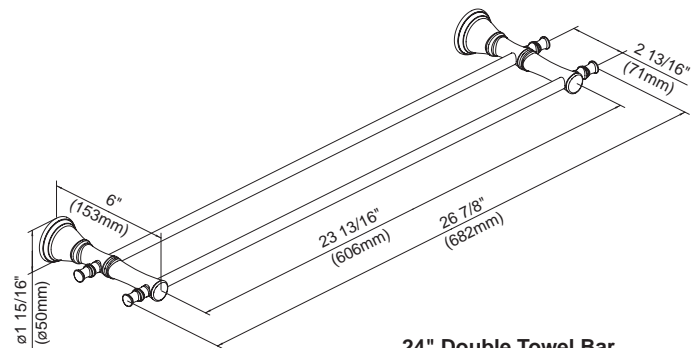

Available Finishes

Brushed Nickel (BN)
Distressed Bronze (RBD)

D446420BN - 18" Towel Bar
D446423BN - 24" Towel Bar

D446424BN - 24" Double Towel Bar

D446425BN - Robe Hook

D446426BN - Toilet Paper Holder

Towel Ring

Paper Holder

Double Robe Hook

D446427BN - Towel Ring

18", 24" - Towel Bar

24" Double Towel Bar

Specific Features: _____ Submitted Model No.: _____