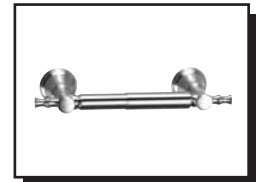

Available Finishes

Brushed Nickel (BN)
Distressed Bronze (RBD)

D446420BN - 18" Towel Bar
D446423BN - 24" Towel Bar

D446424BN - 24" Double Towel Bar

D446425BN - Robe Hook

D446426BN - Toilet Paper Holder

Towel Ring

Paper Holder

Double Robe Hook

D446427BN - Towel Ring

18", 24" - Towel Bar

24" Double Towel Bar

Specific Features: _____ Submitted Model No.: _____