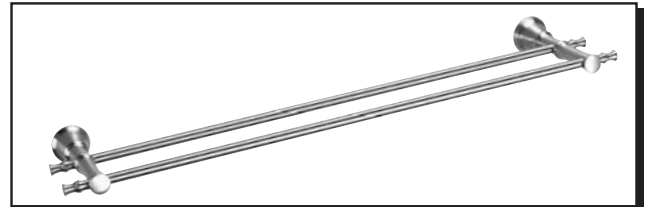

SOUTH SEA™ BATH ACCESSORY COLLECTION

Description

- Bamboo inspired design details
- Matches SOUTH SEA™ collection
- Mounting hardware provided
- All brass construction

Warranty

Danze Bath Accessories are covered by a manufacturer's "limited lifetime" warranty on finish and manufacturing defects.

Available Finishes

Brushed Nickel (BN)
Distressed Bronze (RBD)

D446420BN - 18" Towel Bar
D446423BN - 24" Towel Bar

D446424BN - 24" Double Towel Bar

D446425BN - Robe Hook

D446426BN - Toilet Paper Holder

Towel Ring

Paper Holder

Double Robe Hook

D446427BN - Towel Ring

18", 24" - Towel Bar

24" Double Towel Bar

Specific Features: _____ Submitted Model No.: _____