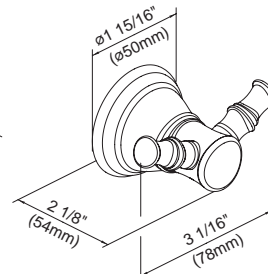

Available Finishes

Brushed Nickel (BN)
Distressed Bronze (RBD)

D446420BN - 18" Towel Bar
D446423BN - 24" Towel Bar

D446424BN - 24" Double Towel Bar

D446425BN - Robe Hook

D446426BN - Toilet Paper Holder

Towel Ring

Paper Holder

Double Robe Hook

D446427BN - Towel Ring

18", 24" - Towel Bar

24" Double Towel Bar

Specific Features: _____ Submitted Model No.: _____