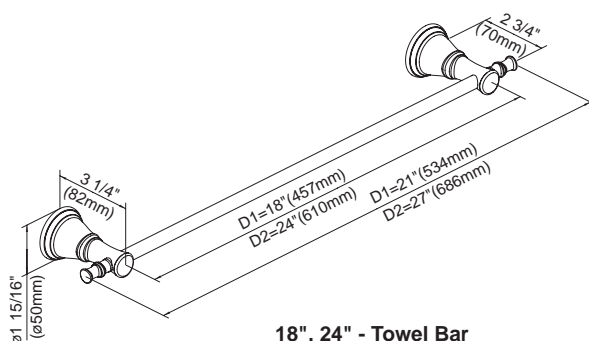

Available Finishes

Brushed Nickel (BN)
Distressed Bronze (RBD)

D446420BN - 18" Towel Bar
D446423BN - 24" Towel Bar

D446424BN - 24" Double Towel Bar

D446425BN - Robe Hook

D446426BN - Toilet Paper Holder

Towel Ring

Paper Holder

Double Robe Hook

D446427BN - Towel Ring

18", 24" - Towel Bar

24" Double Towel Bar

Specific Features: _____ Submitted Model No.: _____