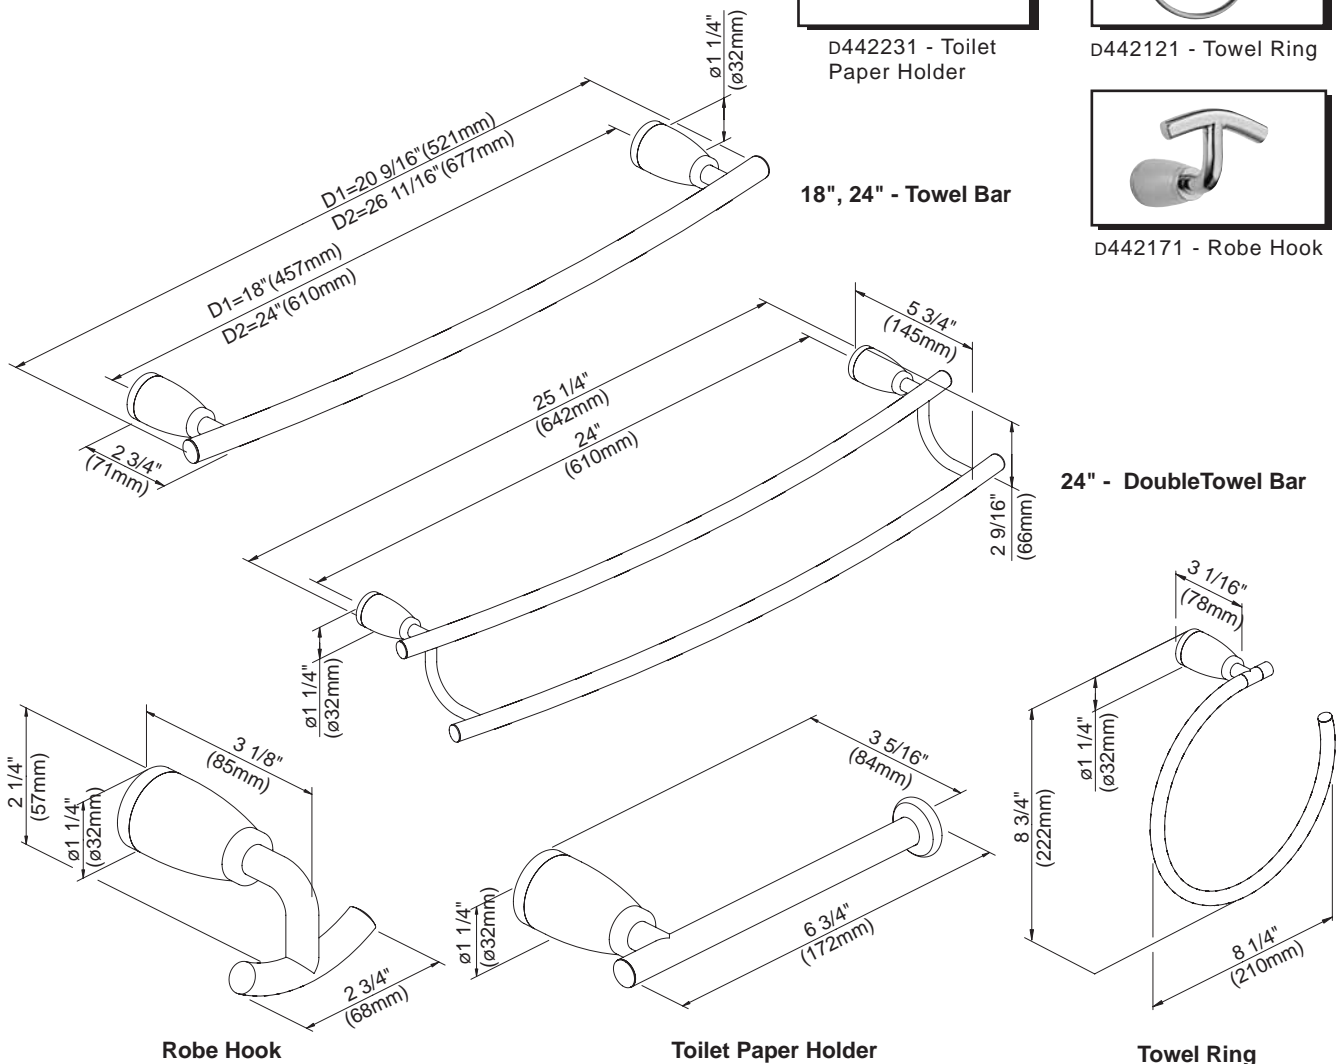

Available Finishes

- Chrome
- Brushed Nickel (BN)
- Chrome w/Satin Nickel Accents (CSN)

D442411 - 18" Towel Bar
D442421 - 24" Towel Bar

D442611 - 24" Double Towel Bar

D442231 - Toilet Paper Holder

D442121 - Towel Ring

D442171 - Robe Hook

18", 24" - Towel Bar

24" - Double Towel Bar

Robe Hook

Toilet Paper Holder

Towel Ring

Specific Features: _____ Submitted Model No.: _____