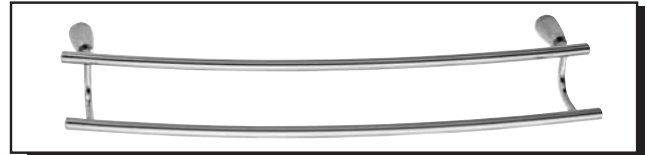

SONORA™ BATH ACCESSORY COLLECTION

Description

- Sleek contemporary style with a two-tone finish
- Matches SONORA™ collection
- Mounting hardware provided
- All brass construction

Warranty

Danze Bath Accessories are covered by a manufacturer's limited "lifetime" warranty on finish and manufacturing defects.

Available Finishes

- Chrome
- Brushed Nickel (BN)
- Chrome w/Satin Nickel Accents (CSN)

D442411 - 18" Towel Bar
D442421 - 24" Towel Bar

D442611 - 24" Double Towel Bar

D442231 - Toilet Paper Holder

D442121 - Towel Ring

D442171 - Robe Hook

18", 24" - Towel Bar

24" - Double Towel Bar

Robe Hook

Toilet Paper Holder

Towel Ring

Specific Features: _____ Submitted Model No.: _____