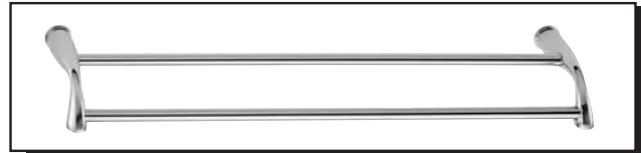

PLYMOUTH™ BATH ACCESSORY COLLECTION

Description

- Sleek modern design
- Matches PLYMOUTH™ collection
- Mounting hardware provided
- All brass construction

Warranty

Danze Bath Accessories are covered by a manufacturer's limited "lifetime" warranty on finish and manufacturing defects.

Available Finishes

- Chrome
- Brushed Nickel (BN)
- Polished Brass (PB)
- Chrome w/Polished Brass Accents (CPB)

D441412 - 18" Towel Bar
D441422 - 24" Towel Bar

D441612 - 24" Double Towel Bar

D441162 - Robe Hook

D441251 - Toilet Paper Holder

D441112 - Towel Ring

18", 24" - Towel Bar

24" - Double Towel Bar

Toilet Paper Holder

Robe Hook

Towel Ring

Specific Features: _____ Submitted Model No.: _____