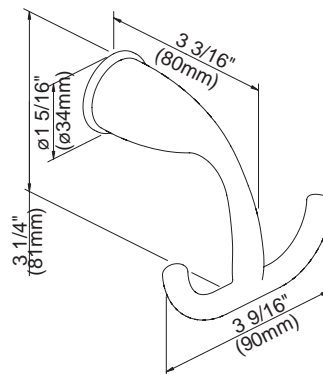

Available Finishes

- Chrome
- Brushed Nickel (BN)
- Polished Brass (PB)
- Chrome w/Polished Brass Accents (CPB)

D441412 - 18" Towel Bar
D441422 - 24" Towel Bar

D441612 - 24" Double Towel Bar

D441162 - Robe Hook

D441251 - Toilet Paper Holder

D441112 - Towel Ring

18", 24" - Towel Bar

24" - Double Towel Bar

Toilet Paper Holder

Robe Hook

Towel Ring

Specific Features: _____ Submitted Model No.: _____