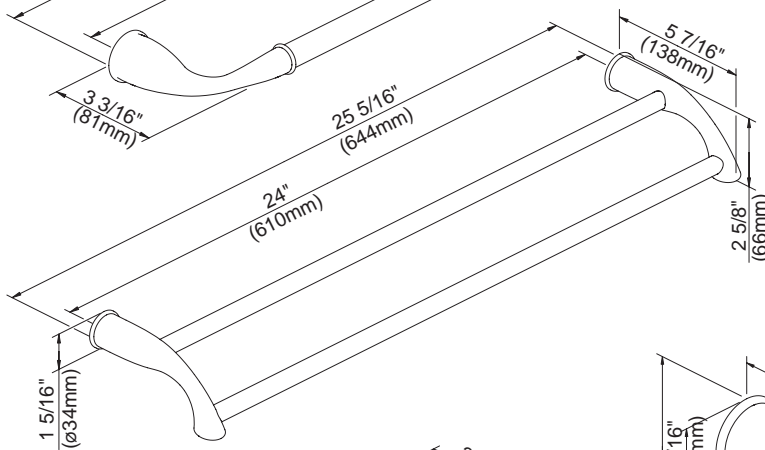

Available Finishes

- Chrome
- Brushed Nickel (BN)
- Polished Brass (PB)
- Chrome w/Polished Brass Accents (CPB)

D441412 - 18" Towel Bar
D441422 - 24" Towel Bar

D441612 - 24" Double Towel Bar

D441162 - Robe Hook

D441251 - Toilet Paper Holder

D441112 - Towel Ring

18", 24" - Towel Bar

24" - Double Towel Bar

Toilet Paper Holder

Robe Hook

Towel Ring

Specific Features: _____ Submitted Model No.: _____