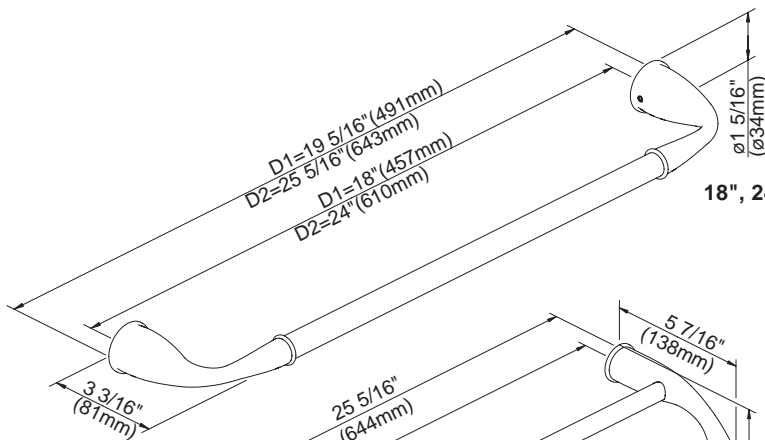

Available Finishes

- Chrome
- Brushed Nickel (BN)
- Polished Brass (PB)
- Chrome w/Polished Brass Accents (CPB)

D441412 - 18" Towel Bar
D441422 - 24" Towel Bar

D441612 - 24" Double Towel Bar

D441162 - Robe Hook

D441251 - Toilet Paper Holder

D441112 - Towel Ring

18", 24" - Towel Bar

24" - Double Towel Bar

Toilet Paper Holder

Robe Hook

Towel Ring

Specific Features: _____ Submitted Model No.: _____