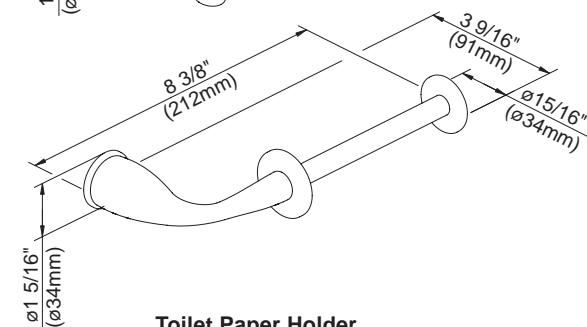

D441251 - Toilet Paper Holder

D441112 - Towel Ring

18", 24" - Towel Bar

24" - Double Towel Bar

Toilet Paper Holder

Robe Hook

Towel Ring

Specific Features: _____ Submitted Model No.: _____