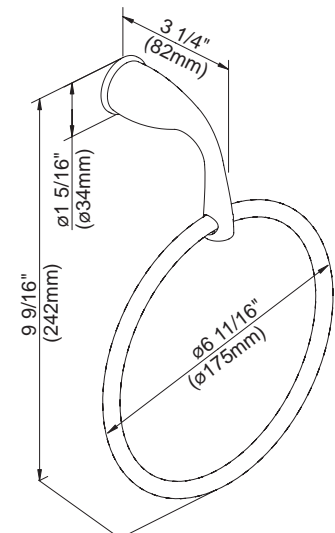

Available Finishes

- Chrome
- Brushed Nickel (BN)
- Polished Brass (PB)
- Chrome w/Polished Brass Accents (CPB)

D441412 - 18" Towel Bar
D441422 - 24" Towel Bar

D441612 - 24" Double Towel Bar

D441162 - Robe Hook

D441251 - Toilet Paper Holder

D441112 - Towel Ring

18", 24" - Towel Bar

24" - Double Towel Bar

Toilet Paper Holder

Robe Hook

Towel Ring

Specific Features: _____ Submitted Model No.: _____