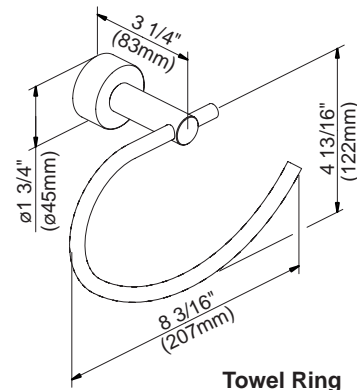

Available Finishes

- Chrome
- Brushed Nickel (BN)

D446412 - 18" Towel Bar
D446422 - 24" Towel Bar

D446612 - 24" Double Towel Bar

D446161 - Robe Hook

D446232 - Toilet Paper Holder

D446121 - Towel Ring

Specific Features: _____ Submitted Model No.: _____