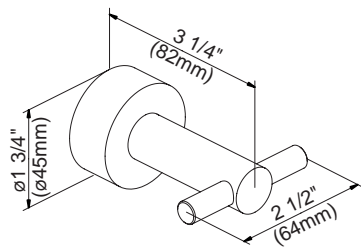

Available Finishes

- Chrome
- Brushed Nickel (BN)

D446412 - 18" Towel Bar
D446422 - 24" Towel Bar

D446612 - 24" Double Towel Bar

D446161 - Robe Hook

D446232 - Toilet Paper Holder

D446121 - Towel Ring

Specific Features: _____ Submitted Model No.: _____