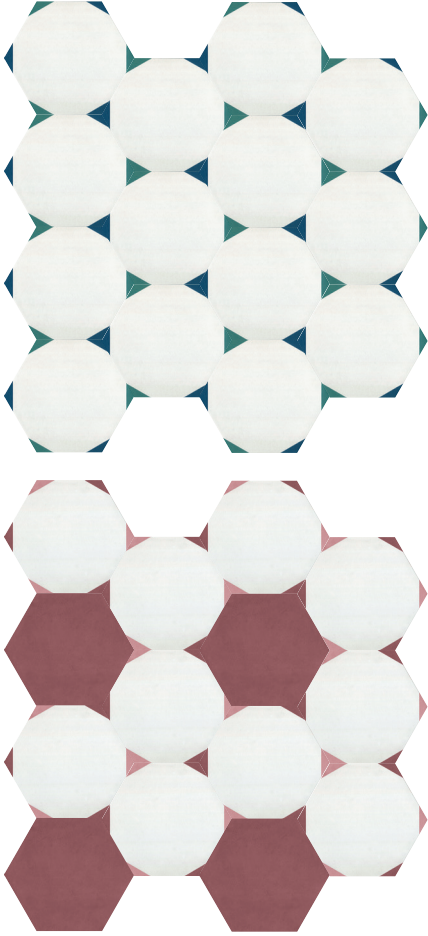

## 3D CUBE MOSAIC PATTERN GUIDE

CUBE POSITIVE P047 / CUBE NEGATIVE P048

SIZES:

8-1/2 x 10  
Hex Floor  
Tile

8-1/2 x 10  
Hex Deco  
Tile

FINISHES: MATTE

WHEN INSTALLING THE 3D CUBE, PLEASE MAKE SURE THE DIAMONDS FORM 2 ROWS AS SHOWN TO CREATE THE DESIRED 3D CUBE PATTERN.

**daltile**  
IMAGINE WHAT'S POSSIBLE™

©2020 Daltile (3/20)

FLOOR

## 3D CUBE MOSAIC PATTERN IDEAS

SUN MARSALA P043 | SUN GREEN & BLUE P044

MULTIPLEX BLUE/TAUPE P045 | MULTIPLEX BLACK/WHITE P046

MULTIPLEX BLUE/TAUPE P045 & WHITE P006 | MULTIPLEX BLACK/WHITE P046 & BLACK P011