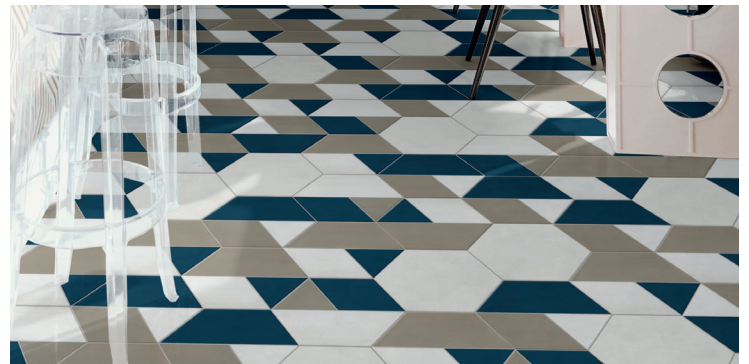

SIZES:

8-1/2 x 10  
Hex Floor  
Tile

8-1/2 x 10  
Hex Deco  
Tile

FINISHES: MATTE

For additional product information, please refer to the Sales Sheet at [daltile.com/BeeHiveMedley](http://daltile.com/BeeHiveMedley).