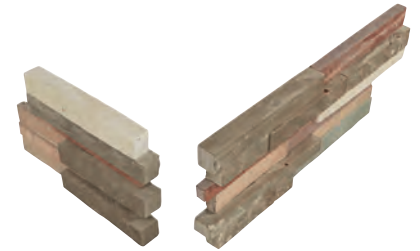

Indulge in the Luxurious Décor of Stone

A collection of beautiful stones and colors are featured in the Stacked Stone line. Contemporary white, grey and black colors and traditional earthy and beige tones are offered in Quartzite, Slate, and Sandstone. The extensive color selection available in a modern shape provide options for every design environment.

Natural Stacked Stone is suitable for residential and commercial applications including walls, columns, fireplaces, columns, fireplaces, island bases and grills. This series is made of real stone, which offers superior quality and luxury. With Stacked Stone from Daltile, great things get even better.

SANDSTONE

EASTERN SAND S319
6" x 24" Stacked Stone
Natural Cleft Ungauged

6H x 8L/ 6H x 15-1/2L
Stacked Stone Corner

DYNASTY MOUNTAIN S318
6" x 24" Stacked Stone
Natural Cleft Ungauged

6H x 8L/ 6H x 15-1/2L
Stacked Stone Corner