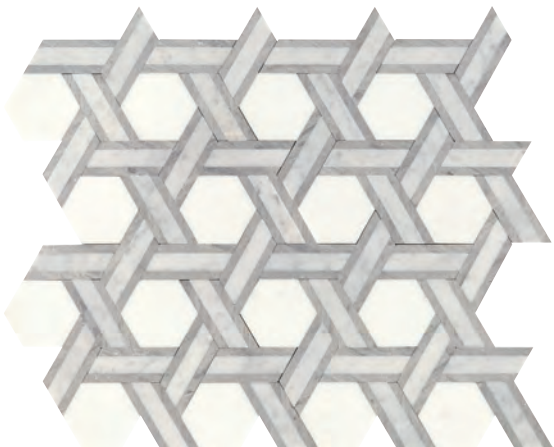

HEATHER HARBOR BLEND DA48
Rotating Hexagon Mosaic – Honed
Mosaic shown in 4 sheets