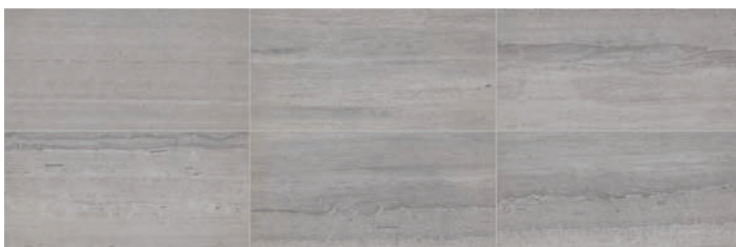

2" HEX MOSAIC – HONED

HERRINGBONE MOSAIC – HONED

1/2" x 12" PETITE PENCIL RAIL – HONED

LIMESTONE

HEATHER HARBOR L242

12" x 24", 6" x 24" & 3" x 9" – HONED

2" HEX MOSAIC – HONED

HERRINGBONE MOSAIC – HONED