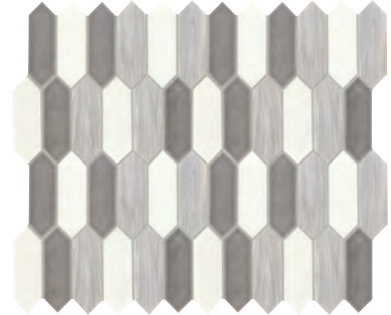

NAUTICAL GREY BLEND DA44
Picket Mosaic – Honed