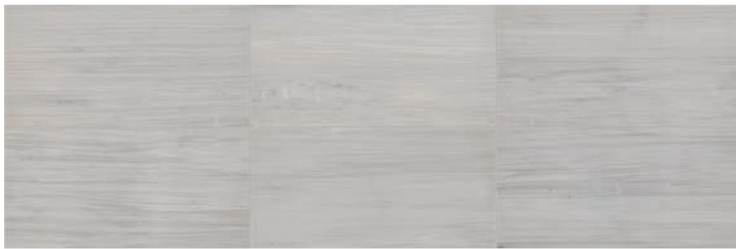

PIER WHITE M012

12" x 24", 6" x 24" & 3" x 9" – HONED
 12" x 24" & 3" x 9" – POLISHED

2" HEX MOSAIC – HONED

HERRINGBONE MOSAIC – HONED

3/8" x 12" THIN PENCIL RAIL – HONED

NAUTICAL GREY M013

12" x 24", 6" x 24" & 3" x 9" – HONED
 12" x 24" & 3" x 9" – POLISHED