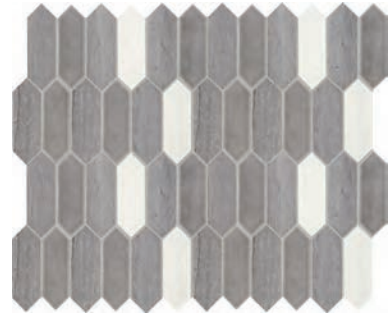

HEATHER HARBOR BLEND DA45
Picket Mosaic – Honed

NOTES

The existence and dimensions of a bevel may vary from lot to lot. Be sure to request a sample of the specific lot you are planning to order if the bevel is an important feature of your job.

For additional application and technical information, refer to the "Stone Usage Guide" at daltile.com/sug.

7834 C.F. Hawn Freeway,
Dallas, Texas 75217 | 1.800.933.TILE

To view the complete collection of
Daltile® products and information,
visit our website at daltile.com.

IMAGINE WHAT'S POSSIBLE™

©2019 Daltile (6/19)