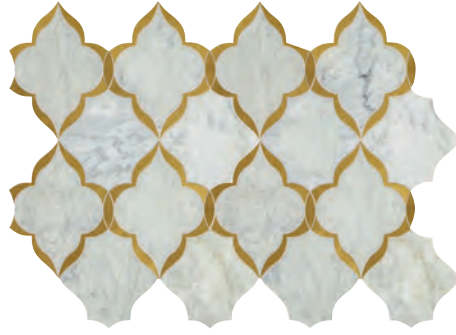

KAPALI MOSAIC LV34
M701 CARRARA WHITE WITH BRASS
SHEET SHOWN IN 4-UP