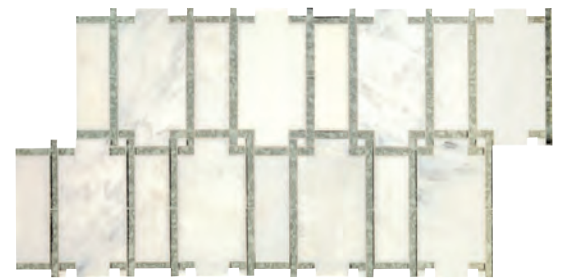

ARCHITECTURAL REFLECTIONS MOSAIC LV10
M190 FIRST SNOW WITH ANTIQUE MIRROR
SHEET SHOWN IN 4-UP