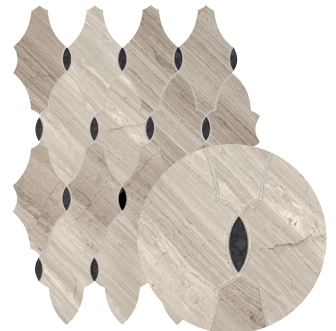

ROMANTIQUE MOSAIC LV17
L191 CHENILLE WHITE WITH BLACK ANTIQUE MIRROR
SHEET SHOWN IN 4-UP