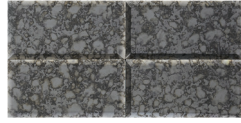

Linear Random Mosaic

Petal Mosaic

3 x 6 Bevel

3 x 6 BEVEL LV18
ANTIQUE MIRROR
SHOWN IN 4-UP

3 x 6 BEVEL LV19
BLACK ANTIQUE MIRROR
SHOWN IN 4-UP

ARCHITECTURAL REFLECTIONS MOSAIC LV10
M190 FIRST SNOW WITH ANTIQUE MIRROR
SHEET SHOWN IN 4-UP

INTERTWINING ARABESQUE MOSAIC LV11
M701 CARRARA WHITE WITH BLACK ANTIQUE MIRROR
SHEET SHOWN IN 4-UP

INTERTWINING ARABESQUE MOSAIC LV12
NERO MARQUINA WITH ANTIQUE MIRROR
SHEET SHOWN IN 4-UP

CHAIN LINK MOSAIC LV15
M701 CARRARA WHITE WITH BLACK ANTIQUE MIRROR
SHEET SHOWN IN 4-UP