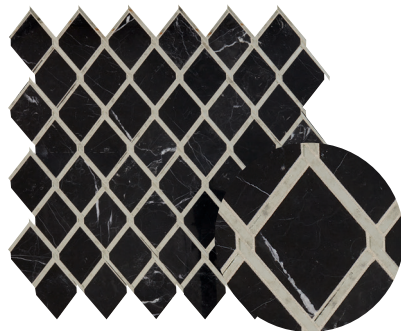

CHAIN LINK MOSAIC LV22
NERO MARQUINA WITH ANTIQUE MIRROR
SHEET SHOWN IN 4-UP