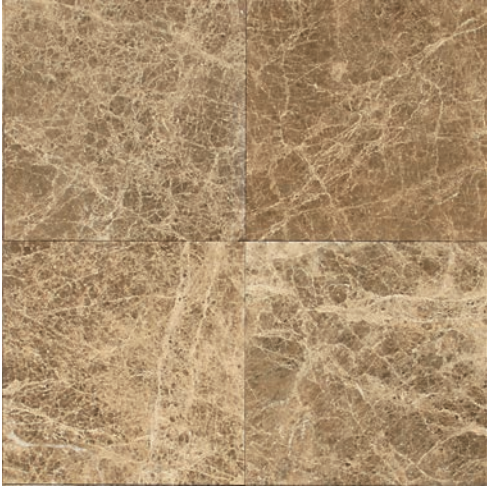

NATURAL STONE
MARBLE

EMPERADOR LIGHT CLASSIC M712

EMPERADOR LIGHT CLASSIC M712
18" x 18" & 12" x 12" – Polished

SLAB