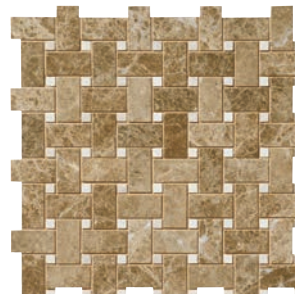

EMPERADOR LIGHT CLASSIC M712
1" x 1-7/8" & 3/8" x 3/8" Dots
Mosaic Basketweave – Polished
(12-3/4" x 12-3/4" Sheet)

*All sizes are sold separately.