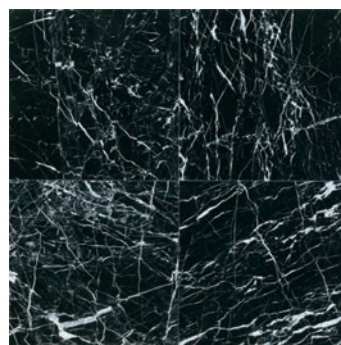

CHINA BLACK M751
12" x 12" – Polished