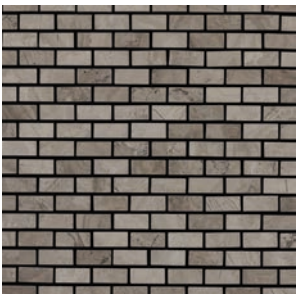

SILVER SCREEN M744
 3/4" x 12" Pencil Rail – Honed
 3/4" x 12" Pencil Rail – Polished

SILVER SCREEN M744
 6" x 6" & 4" x 4" – Tumbled*

SILVER SCREEN M744
 3" x 6" – Polished*
 3" x 6" – Honed*

SILVER SCREEN M744
 3/8" x Random Mosaic – Polished,
 Honed & Split Face (12" x 12" Sheet)