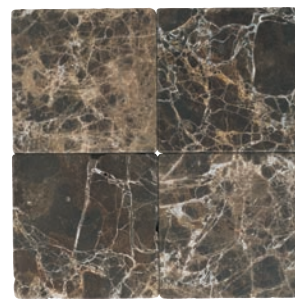

EMPERADOR DARK M725
4" x 4" – Tumbled*