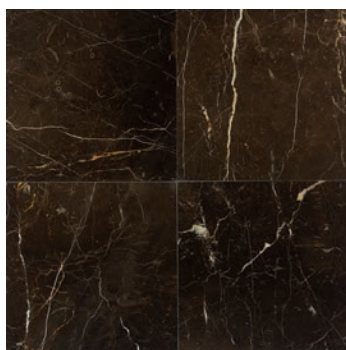

MARBLE

THASSOS WHITE M420
12" x 12" – Polished

ROJO ALICANTE M724
12" x 12" – Polished

CHINA BLACK M751
12" x 12" – Polished

ST. LAURENT ORIENTAL M408
12" x 12" – Polished

EMPRESS GREEN M741
12" x 12" – Polished