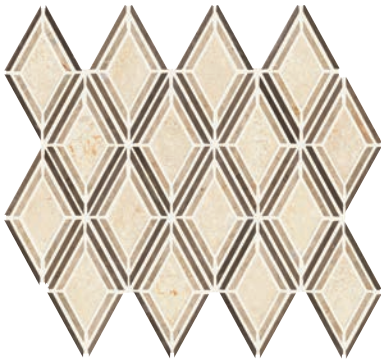

ARGYLE BLEND BEIGE DA22
Argyle Blend Mosaic – Polished
(11-1/2" x 12" Sheet)