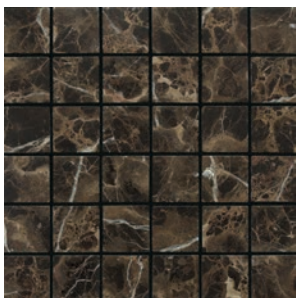

EMPERADOR DARK M725
3/4" x 12" Pencil Rail – Polished

EMPERADOR DARK M725
3" x 6" – Polished*

EMPERADOR DARK M725
1" x 2" Split Face Mosaic
(12" x 12" Sheet)

EMPERADOR DARK M725
4" x 4" – Tumbled*

EMPERADOR DARK M725
2" x 2" Mosaic – Tumbled
(12" x 12" Sheet)