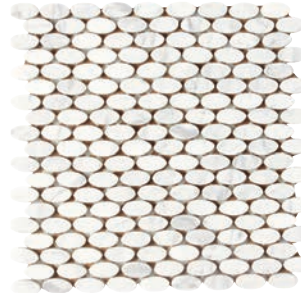

STONE Á LA MOD™

CONTEMPO WHITE M313
1-1/2" x 3/4" Oval Mosaic –
Polished (11-3/4" x 12" Sheet)