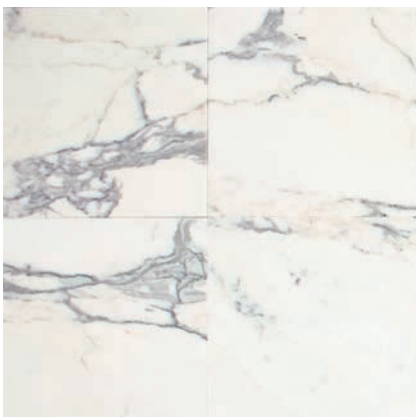

CARRARA GIOIA M702

CARRARA GIOIA M702
12" x 12" – Polished

SLAB

CARRARA GIOIA M702
1-1/4" (3 cm) & 3/4" (2 cm) – Polished

CALACATTA GOLD M475

CALACATTA GOLD M475
18" x 18", 12" x 24" & 12" x 12" – Polished
18" x 18", 12" x 24" & 12" x 12" – Honed