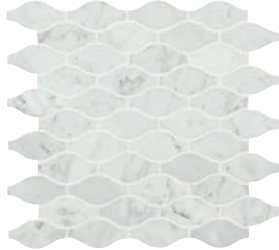

CARRARA WHITE M701
 18" x 20-3/4" Hexagon – Polished

SLAB

CARRARA WHITE M701
 1-1/4" (3 cm) & 3/4" (2 cm) – Polished
 1-1/4" (3 cm) & 3/4" (2 cm) – Honed

CARRARA WHITE M701
 3" x 3" Baroque Mosaic – Polished
 (13-3/8" x 13-3/4" Sheet)