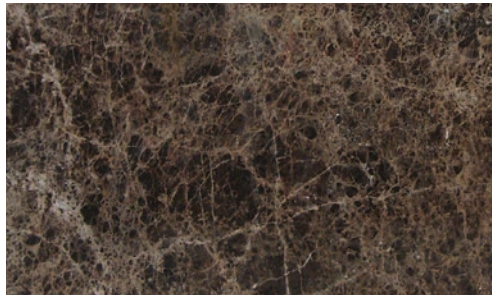

EMPERADOR DARK M725
1-1/4" (3 cm) & 3/4" (2 cm) – Polished