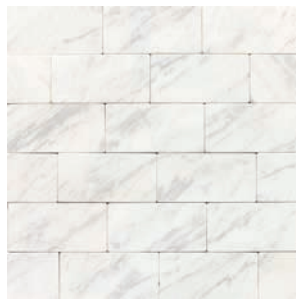

CONTEMPO WHITE M313
4" x 4" & 3" x 6" – Tumbled*