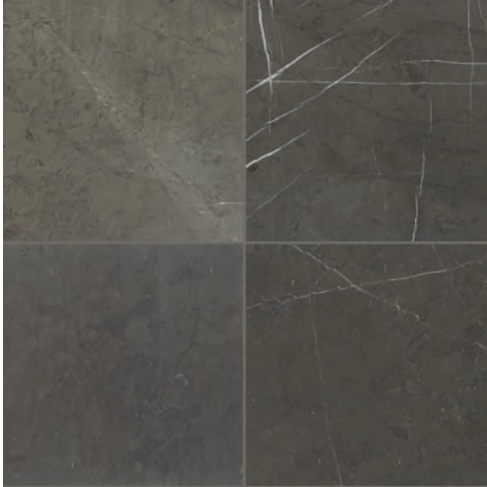

NATURAL STONE
MARBLE

ANTICO SCURO M049

ANTICO SCURO M049
24" x 24", 12" x 24", 12" x 12", 8" x 36" &
3" x 6" – Polished
24" x 24", 12" x 24", 12" x 12", 8" x 36" & 3" x 6" – Honed