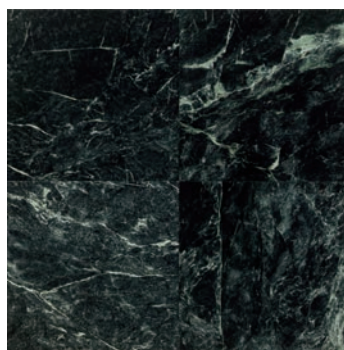

MARBLE

THASSOS WHITE M420
12" x 12" – Polished

ROJO ALICANTE M724
12" x 12" – Polished

CHINA BLACK M751
12" x 12" – Polished

ST. LAURENT ORIENTAL M408
12" x 12" – Polished

EMPRESS GREEN M741
12" x 12" – Polished