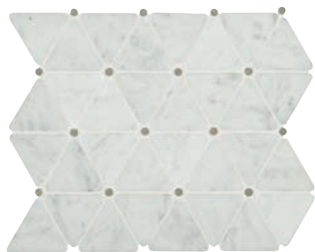

CARRARA WHITE M701
2-3/4" x 2-1/2" Triangle Mosaic – Polished
(11" x 14" Sheet)