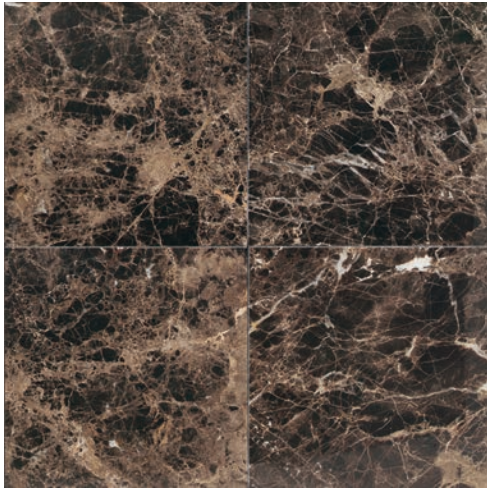

EMPERADOR DARK M725

EMPERADOR DARK M725
18" x 18" & 12" x 12" – Polished

SLAB