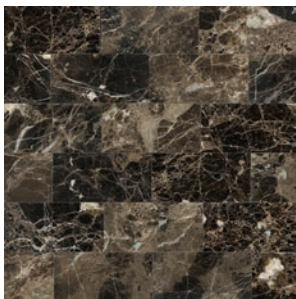

EMPERADOR DARK M725
3" x 6" – Polished*