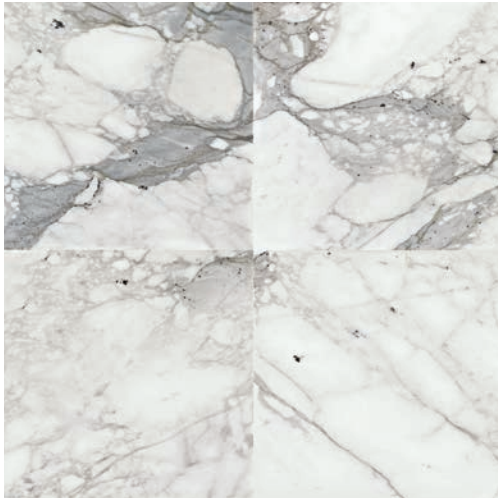

VENETIAN CALACATTA M474

VENETIAN CALACATTA M474
18" x 18", 12" x 24" & 12" x 12" – Honed
18" x 18", 12" x 24" & 12" x 12" – Polished