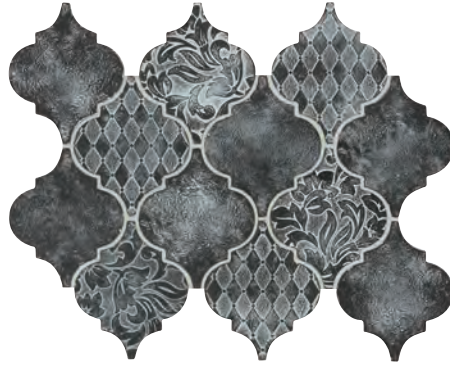

WALL

VINTAGE METALS™

METAL

 daltile®
IMAGINE WHAT'S POSSIBLE™

Cover photo features Vintage Metals™ Whitewash Iron 4" arabesque mosaic on the backsplash. Above photo features Vintage Metals™ Whitewash Titanium 3" fan mosaic on the wall.

- ARTISAN DETAIL
 - Captures the detail of handcrafted Victorian ceiling tile
 - Wall tile and mosaics showcase a stunning whitewash effect in three metallic colors
- EXTENSIVE SELECTION
 - Offered in four 4 x 4 decorative wall tiles: fresco, clover, rosette and flower
 - Arabesque and fan mosaics feature a blend of textured and flat pieces in all three colors
 - Monochromatic jolly, available in three colors, can be used as a coordinating trim or wall accent

WHITEWASH TITANIUM VM01

WHITEWASH IRON VM02

WHITEWASH CLASSIC BRONZE VM03

WALL

VINTAGE METALS™

METAL

4" ARABESQUE MOSAIC

WHITEWASH TITANIUM VM01