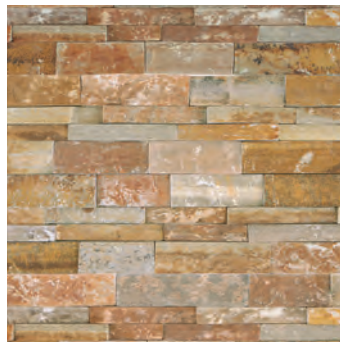

SHANGHAI RUST S349
6" x 24" Stacked Stone
Natural Cleft Ungauged