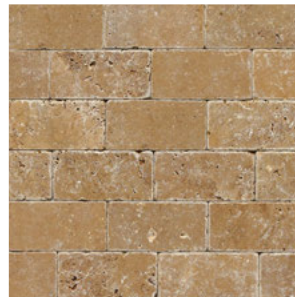

NOCE T311
3" x 6" – Tumbled*