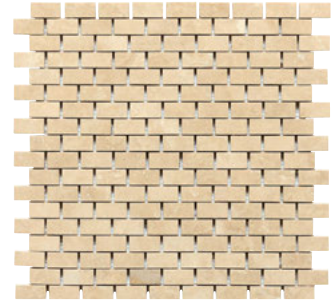

# TRAVERTINE

TORREON T711  
12" x 12", 6" x 6" & 4" x 4" –  
Tumbled\*

TORREON T711  
3" x 6" – Polished\*  
3" x 6" – Honed\*

TORREON T711  
3" x 6" – Tumbled\*

TORREON T711  
1/2" x 1" Brick-joint Mosaic –  
Polished  
(12" x 12" Sheet)