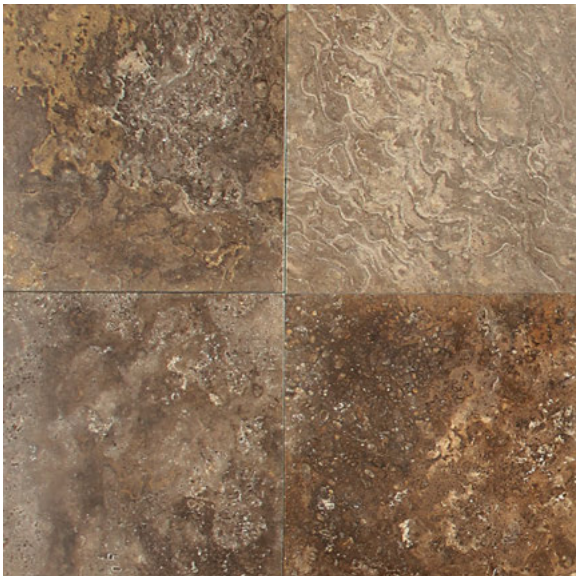

CAFÉ AU LAIT T718
18" x 18" & 12" x 12" – Honed