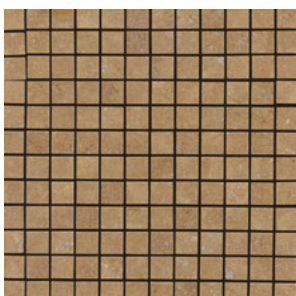

## NOCE T311

NOCE T311  
12" x 24", 18" x 18" & 12" x 12" – Honed

NOCE T311  
16" x 16", 12" x 12", 6" x 6" &  
4" x 4" – Tumbled\*

NOCE T311  
3" x 6" – Honed\*

NOCE T311  
3/8" x Random Mosaic –  
Polished, Honed &  
Split Face (12" x 12" Sheet)

NOCE T311  
2" x 2" Mosaic – Tumbled  
(12" x 12" Sheet)

NOCE T311  
1" x 1" Mosaic – Honed  
(12" x 12" Sheet)

NOCE T311  
1" x 1" Mosaic – Tumbled  
(12" x 12" Sheet)