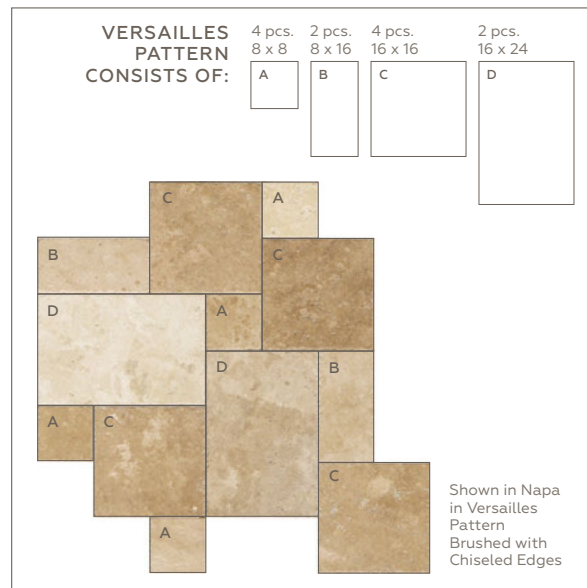

MENDOCINO BE14

NAPA BE15