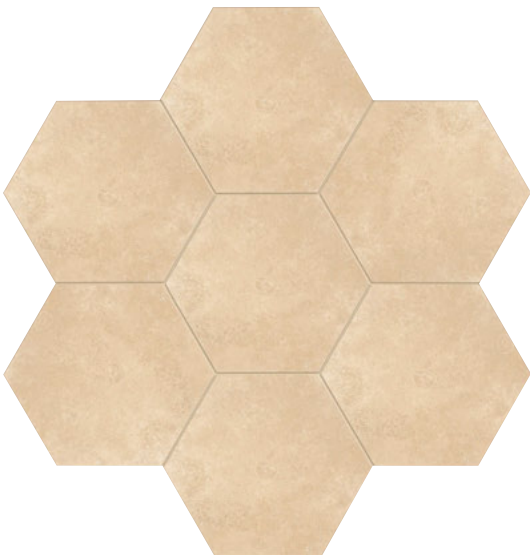

TORREON T711
18" x 20-3/4" Hexagon – Honed