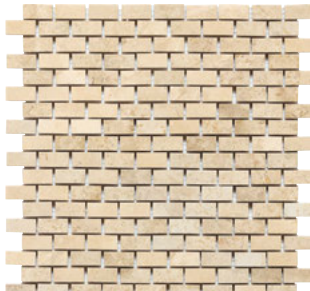

MEDITERRANEAN IVORY T730
1/2" x 1" Brick-joint – Polished
(12" x 12" Sheet)