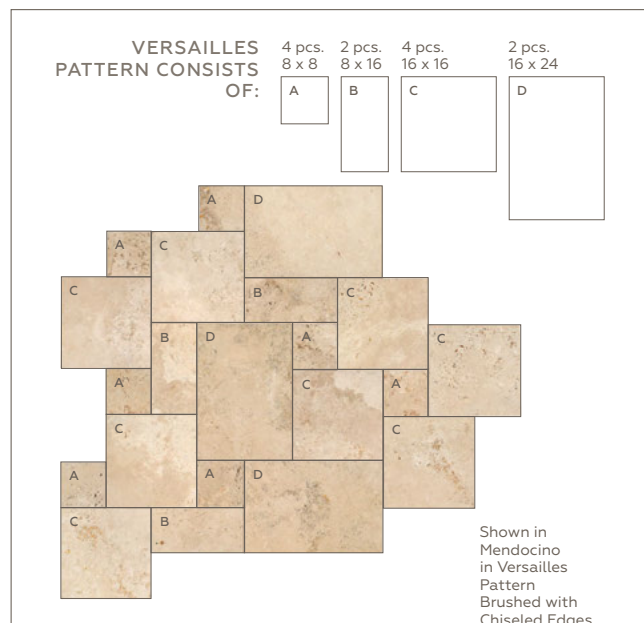

## TURCO CLASSICO T324

TURCO CLASSICO T324  
18" x 18" & 12" x 12" – Honed

TURCO CLASSICO T324  
1" x 1-7/8" and 3/8" x 3/8" Dots  
Basketweave Mosaic – Honed  
(12-3/4" x 12-3/4" Sheet)

TURCO CLASSICO T324  
Versailles Pattern Brushed with Chiseled Edges