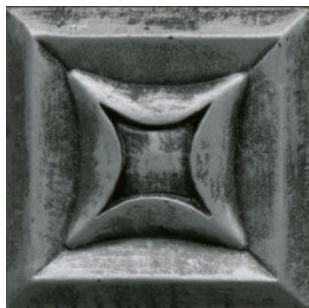

DECORATIVE

ARMOR™

METAL WALL ACCENTS

 **daltile**®
IMAGINE WHAT'S POSSIBLE™

FORGED STEEL AM30
2 x 2 Star

GILDED COPPER AM31
2 x 2 Pillow

OIL RUBBED BRONZE AM32
2 x 2 Pyramid

OIL RUBBED BRONZE AM32
2 x 2 Four Square

OIL RUBBED BRONZE AM32
2 x 12 Chair Rail

OIL RUBBED BRONZE AM32
1 x 12 Ogee

OIL RUBBED BRONZE AM32
1-1/2 x 12 Chair Rail

OIL RUBBED BRONZE AM32
1/2 x 12 Pencil Liner

OIL RUBBED BRONZE AM32
1 x 12 Rope

OIL RUBBED BRONZE AM32
1/2 x 12 Liner