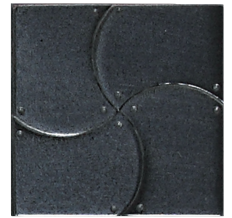

All or select items within this series meet the requirements for these qualifications. For more product information, visit daltile.com.

WALL TILE

STAINLESS UM01
 4-1/4 x 4-1/4 or 6 x 6 Wall Tile

BRONZE UM02
 4-1/4 x 4-1/4 or 6 x 6 Wall Tile

GUNMETAL UM03
 4-1/4 x 4-1/4 or 6 x 6 Wall Tile

STAINLESS UM01
 3 x 6 Wall Tile

BRONZE UM02
 3 x 6 Wall Tile

GUNMETAL UM03
 3 x 6 Wall Tile

DECORATIVE ACCENTS*

GUNMETAL UM03
 6 x 6 & 4-1/4 x 4-1/4
 Gamma Deco

GUNMETAL UM03
 2 x 2 Geo Wall Accent

GUNMETAL UM03
 2 x 2 Gamma Dot

GUNMETAL UM03
 2 x 2 Arc Wall Accent

MOSAIC WALL TILE

STAINLESS UM01
 2 x 4 Straight-joint

BRONZE UM02
 2 x 4 Straight-joint

GUNMETAL UM03
 2 x 4 Straight-joint