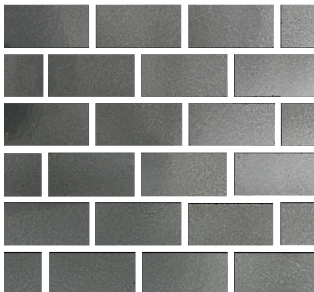

STAINLESS UM01
1 x 2 Brick-joint