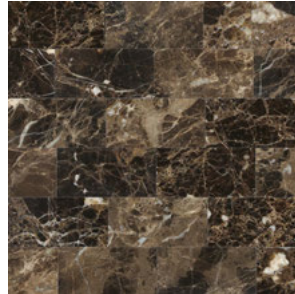

EMPERADOR DARK M725
3" x 6" Polished*
3" x 6" Honed*