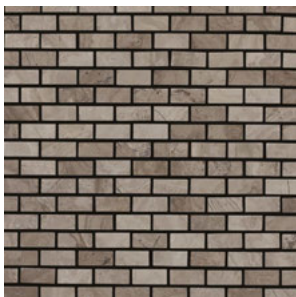

SILVER SCREEN M744
1/2" x 1" Brick-joint Mosaic
Polished
(12" x 12" Sheet)