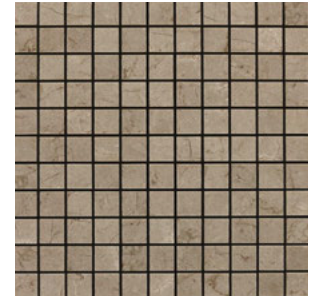

SILVER SCREEN M744
1" x 1" Mosaic Honed
(12" x 12" sheet)