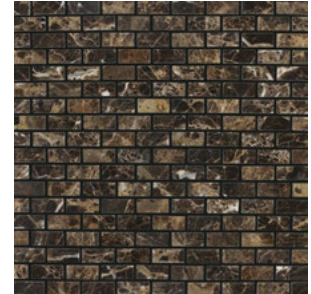

EMPERADOR DARK M725  
 3/4" x 12" Pencil Rail Honed  
 3/4" x 12" Pencil Rail Polished

EMPERADOR DARK M725  
 6" x 6" & 4" x 4" Tumbled\*

EMPERADOR DARK M725  
 3" x 6" Tumbled\*

EMPERADOR DARK M725  
 3" x 6" Polished\*  
 3" x 6" Honed\*