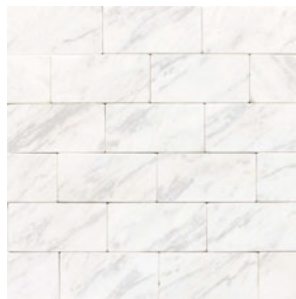

CONTEMPO WHITE M313
6" x 6", 4" x 4", & 3" x 6" Tumbled*