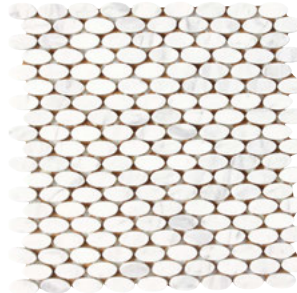

STONE Á LA MOD™

CONTEMPO WHITE M313
1-1/2" x 3/4" Oval Mosaic Polished
(11-3/4" x 12" Sheet)