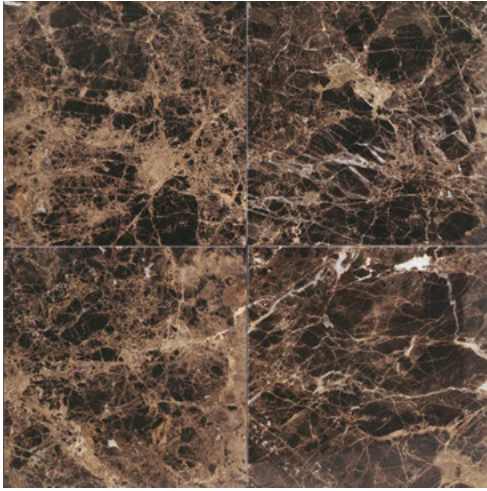

NATURAL STONE
MARBLE

EMPERADOR DARK M725

EMPERADOR DARK M725
18" x 18" & 12" x 12" Polished

SLAB