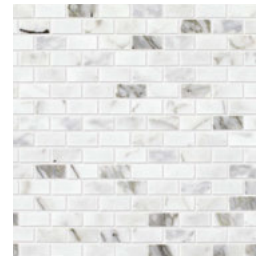

VENETIAN CALACATTA M474
1/2" x 1" Brick-Joint Mosaic
Polished
(12" x 12" Sheet)