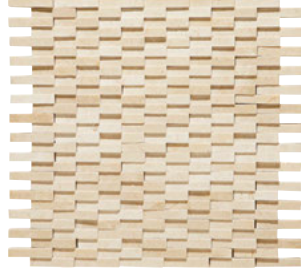

CREMA MARFIL CLASSICO M722
2" x 3/8" Cladding Mosaic
Polished
(12" x 13" Sheet)