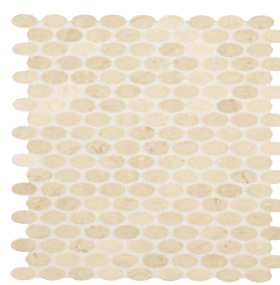

CREMA MARFIL CLASSICO M722  
1" x Random Mosaic  
Polished, Honed & Sand Blasted  
(12" x 12" Sheet)

CREMA MARFIL CLASSICO M722  
1" & 2" x 3" Abstract Mosaic  
Polished  
(12" x 12" Sheet)

CREMA MARFIL CLASSICO M722  
3" x 3" Baroque Mosaic  
Polished  
(13-3/8" x 13-3/4" Sheet)

CREMA MARFIL CLASSICO M722  
3" x 1-1/2" Marquise Mosaic  
Polished  
(13-3/8" x 13-3/4" Sheet)

CREMA MARFIL CLASSICO M722  
1-1/2" x 5/8" Oval Mosaic  
Polished  
(12" x 12-1/2" Sheet)

CREMA MARFIL CLASSICO M722  
Modern Irregular Shape Mosaic  
Polished  
(12" x 12" Sheet)