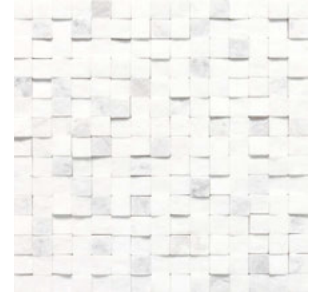

STONE Á LA MOD™

CONTEMPO WHITE M313
3/4" x 3/4" High-Low Mosaic Split
Face ▼ (12" x 12" Sheet)

▼ No grout joint is recommended. Natural stone coloration is inherently variable. Color samples shown are representational only. Contact your Daltile® representative for actual product samples prior to selection. See the Daltile Stone Usage Guide for additional stone usage and technical information.

*All sizes are sold separately.