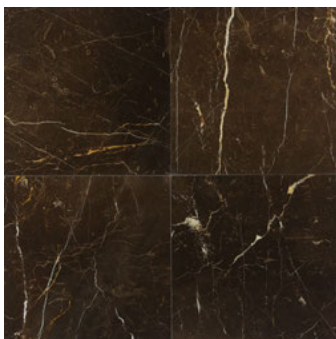

\*All sizes are sold separately.

**MARBLE**

THASSOS WHITE M420  
12" x 12" Polished

HONEY ONYX M570  
12" x 12" Polished

CEDAR ONICIATA M715  
16" x 16" & 12" x 12" Polished

CHINA BLACK M751  
12" x 12" Polished