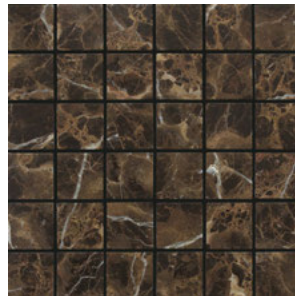

EMPERADOR DARK M725
2" x 2" Mosaic Tumbled
(12" x 12" Sheet)