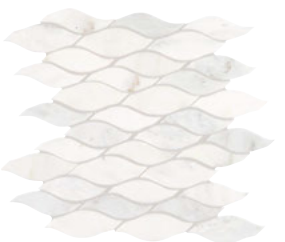

FIRST SNOW ELEGANCE M190
Random x 3/8" Wave Mosaic
Polished
(11-1/2" x 12" Sheet)