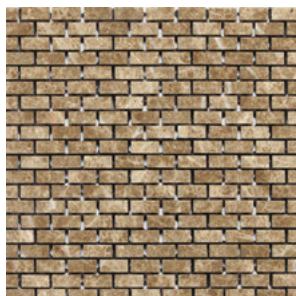

EMPERADOR LIGHT CLASSIC M712
1/2" x 1" Brick-joint Mosaic Polished
(12" x 12" Sheet)