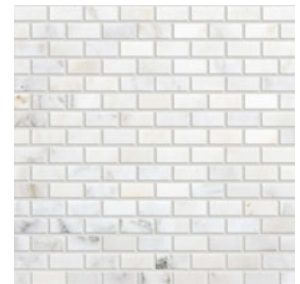

FIRST SNOW ELEGANCE M190
1/2" x 1" Brick-Joint Mosaic Polished
(12" x 12" Sheet)