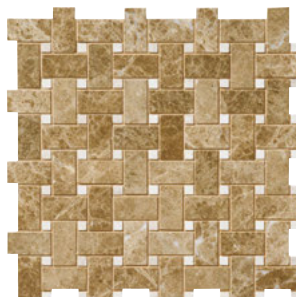

EMPERADOR LIGHT CLASSIC M712
1" x 1-7/8" & 3/8" x 3/8" Dots
Mosaic Basketweave Polished
(12-3/4" x 12-3/4" Sheet)

Natural stone coloration is inherently variable. Color samples shown are representational only. Contact your Daltile® representative for actual product samples prior to selection. See the Daltile Stone Usage Guide for additional stone usage and technical information.

*All sizes are sold separately.