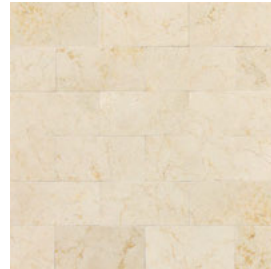

CREMA MARFIL CLASSICO M722
3" x 6" Polished*
3" x 6" Honed*