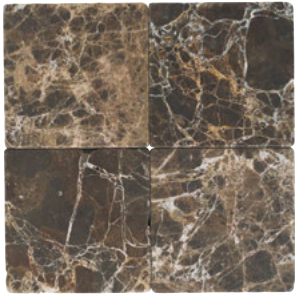

EMPERADOR DARK M725
6" x 6" & 4" x 4" Tumbled*