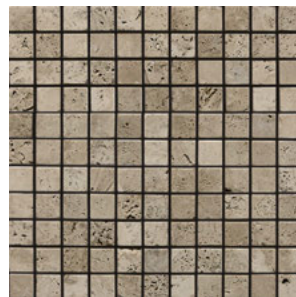

SILVER SCREEN M744
1" x 1" Mosaic Tumbled
(12" x 12" Sheet)