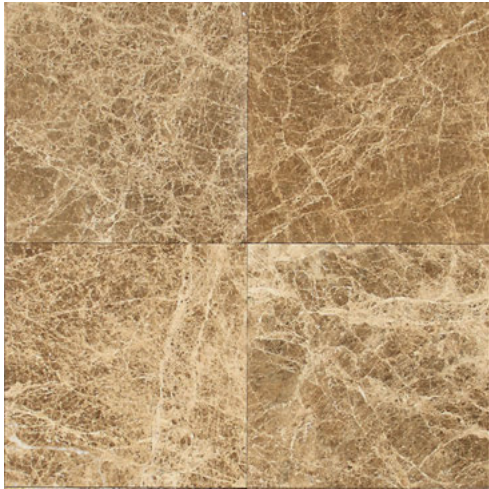

EMPERADOR LIGHT CLASSIC M712
18" x 18" & 12" x 12" Polished

EMPERADOR LIGHT CLASSIC M712