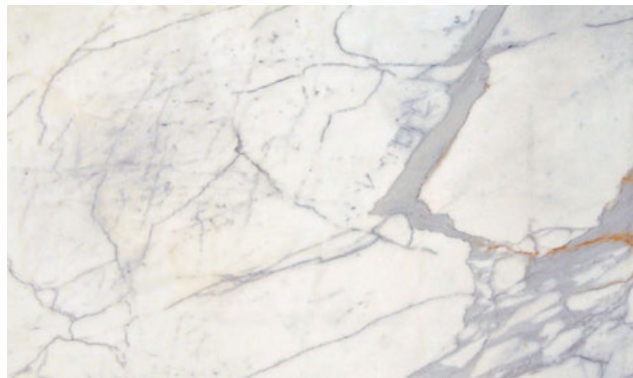

CALACATTA GOLD M475
1-1/4" (3 cm) & 3/4" (2 cm) Polished
1-1/4" (3 cm) & 3/4" (2 cm) Honed