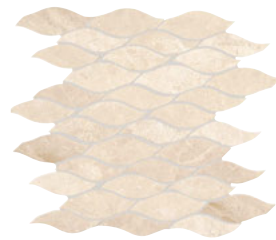

MEILI SAND M106
Random x 3/8" Wave Mosaic
Polished
(11-1/2" x 12" Sheet)