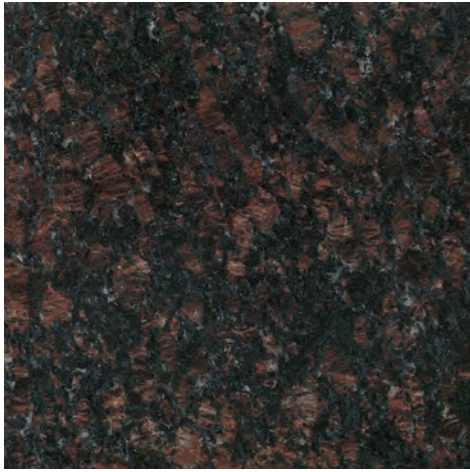

NATURAL STONE

GRANITE TILE

 daltile®
IMAGINE WHAT'S POSSIBLE™

Cover photo features Absolute Black Granite polished 12 x 12 and Mediterranean Ivory Travertine honed 12 x 12 on the floor. Above photo features New Venetian Gold Granite and Emperador Dark Marble mosaic on the floor. Backsplash features New Venetian Gold Granite with Emperador Dark Marble mosaic and Ahnzü Molten Glass in Grand Canyon accents.

- DURABLE LUXURY
 - Resistant to abrasion, chemicals, and heat
 - Excellent for floors, walls, and countertops
 - The standard in stone applications
- DISTINCTIVE STYLE
 - Granular or smooth looks in several finishes
 - Grey, brown, black, white neutral color palettes
 - Select colors available in tile and slab

ABSOLUTE BLACK G771
12" x 24" & 12" x 12" – Flamed

CHARCOAL BLACK G710
12" x 24", 18" x 18" & 12" x 12" – Polished

SILVER PEARL G259
12" x 24", 18" x 18" & 12" x 12" – Polished

GALAXY BLACK G772
12" x 24", 18" x 18" & 12" x 12" – Polished

ABSOLUTE BLACK G771
12" x 24", 18" x 18" & 12" x 12" – Polished
12" x 12" – Honed

TAN BROWN G289
12" x 24" – Flamed

TAN BROWN G289
12" x 24", 18" x 18" & 12" x 12" – Polished

NOTES

Natural stone products inherently lack uniformity and are subject to variation in aesthetics (color, shade, finish, etc.) and performance (hardness, strength, slip resistance, etc.). Natural stone products do not meet minimum coefficient of friction thresholds recommended by safety standard setting organizations. No warranties, expressed or implied, relative to merchantability or fitness for a particular purpose are made regarding the natural stone products distributed by Dal-Tile. Check local building codes prior to specification or installation to verify that product technical characteristics comply with required parameters. Final selection should be made from actual tiles and trim, and not from tile and trim samples or color reproductions. Manufactured in accordance with ANSI A1371 standards.