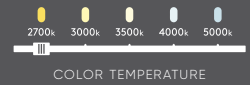

Model	Size	Watts	Delivered lumens	CRI	Color °T	Voltage
<b>W3PD36-CC</b>	36"	31 W	1590 lm	80	2700, 3000, 3500, 4000, 5000 K	120 V

### Specifications

Over 50,000 hours of service life  
 Adjustable height up to 10 feet  
 Switch-selectable CCT: 2700 K/3000 K/  
 3500 K/4000 K/5000 K  
 Integrated dimmable driver  
 Suitable for dry locations  
 Canopy mount on 4" octagon  
 junction box  
 Refer to website for dimmer compatibility  
 5-year warranty