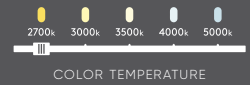

Sway

Introducing our cutting-edge ultra-slim, curved linear LED pendant light—a beacon of sophistication and modernity in the world of lighting design.

NEW

Model	Size	Watts	Delivered lumens	CRI	Color °T	Voltage
W1PD48-CC	48"	24 W	1330 lm	80	2700, 3000, 3500, 4000, 5000 K	120 V

Specifications

Over 50,000 hours of service life
 Adjustable height up to 10 feet
 Switch-selectable CCT: 2700 K/3000 K/
 3500 K/4000 K/5000 K
 Integrated dimmable driver
 Suitable for dry locations
 Canopy mount on 4" octagon
 junction box
 Refer to website for dimmer compatibility
 5-year warranty