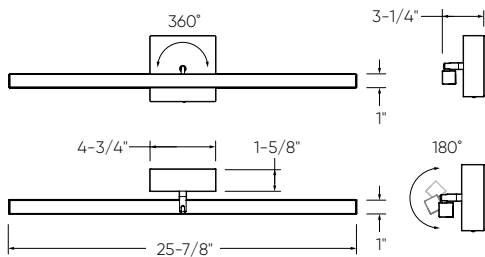

Model	Size	Watts	Delivered lumens	CRI	Color °T	Voltage
VLG24-CC	24"	15 W	1150 lm	80	2700, 3000, 3500, 4000, 5000 K	120 V
VLG36-CC	36"	26 W	2020 lm			

Specifications

Over 50,000 hours of service life
Switch-selectable CCT: 2700 K/3000 K/
3500 K/4000 K/5000 K
Integrated dimmable driver
Suitable for damp locations
360° rotation, 180° swivel
Multi-directional lighting with light coming
from below and behind the luminaire
Canopy mount on 4" octagon
junction box
Refer to website for dimmer compatibility
5-year warranty

Finish

- **BK** Black
- **GD** Gold
- **SN** Satin Nickel
- **WH** White

Note

Other color temperatures, finishes, and voltage options are available but may require minimum order quantities (MOQs) and longer lead times. Please contact your DALI representative for more information.

VLG24-CC