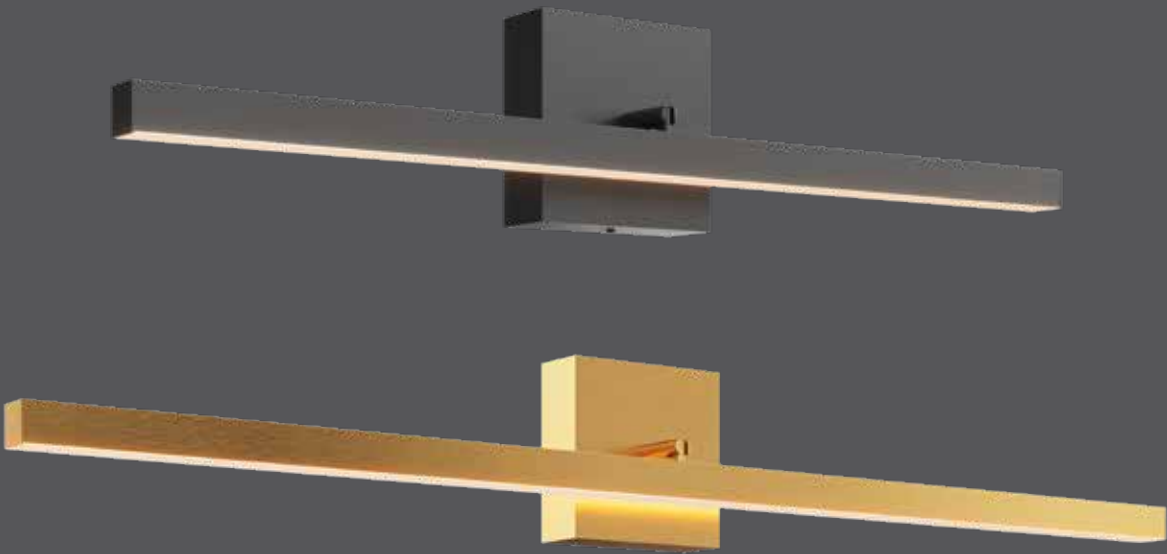

Portrait

Upgrade your living space with our versatile directional vanity light, suitable for any room. This fixture allows you to point the light in any direction, providing both functionality and style for a modern touch.

NEW

2700k 3000k 3500k 4000k 5000k
COLOR TEMPERATURE

180°
SWIVEL/DIRECTIONAL

DAMP

ETL US
Intertek

Model	Size	Watts	Delivered lumens	CRI	Color °T	Voltage
VLG24-CC	24"	15 W	1150 lm	80	2700, 3000, 3500, 4000, 5000 K	120 V
VLG36-CC	36"	26 W	2020 lm			

Specifications

Over 50,000 hours of service life
 Switch-selectable CCT: 2700 K/3000 K/
 3500 K/4000 K/5000 K
 Integrated dimmable driver
 Suitable for damp locations
 360° rotation, 180° swivel
 Multi-directional lighting with light coming
 from below and behind the luminaire
 Canopy mount on 4" octagon
 junction box
 Refer to website for dimmer compatibility
 5-year warranty