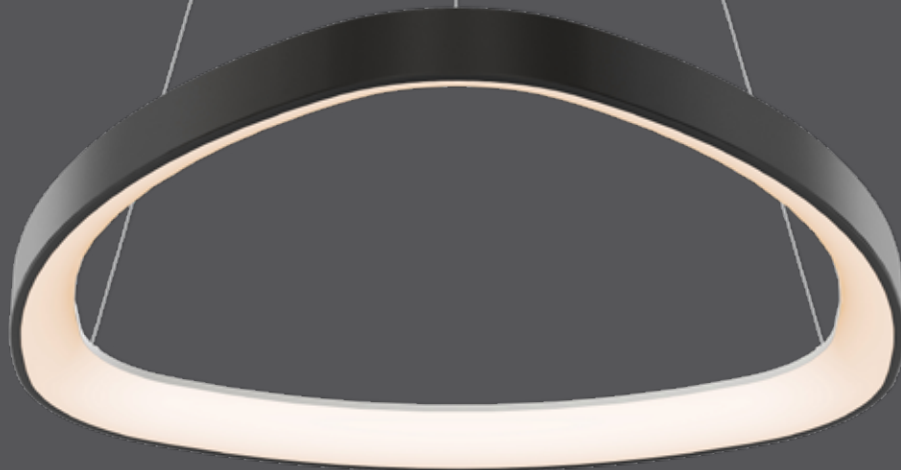

Pyra pendant

Discover contemporary elegance with the Pyra, a 34-inch rounded triangular pendant light available in a range of finishes and customizable 5CCT options.

NEW

Model	Size	Watts	Delivered lumens	CRI	Color °T	Voltage
TRPD34-CC	34"	80 W	3140 lm	90	2700, 3000, 3500, 4000, 5000 K	120 V

Specifications

Over 50,000 hours of service life
 Adjustable height up to 10 feet
 Switch-selectable CCT: 2700 K/3000 K/
 3500 K/4000 K/5000 K
 Integrated dimmable driver
 Suitable for dry locations
 Canopy mount on 4" octagon
 junction box
 Refer to website for dimmer compatibility
 5-year warranty