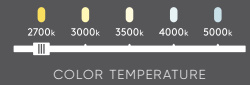

Circa

Illuminate your space in style with our 24-inch circular pendant, available in sleek black and opulent gold finishes, featuring adjustable 5CCT settings for customizable illumination that seamlessly blends style and functionality.

NEW

DRY

Model	Size	Watts	Delivered lumens	CRI	Color °T	Voltage
RGPD24-CC	24"	26 W	1500 lm	80	2700, 3000, 3500, 4000, 5000 K	120 V

Specifications

Over 50,000 hours of service life
 Adjustable height up to 10 feet
 Switch-selectable CCT: 2700 K/3000 K/
 3500 K/4000 K/5000 K
 Integrated dimmable driver
 Suitable for dry locations
 Canopy mount on 4" octagon
 junction box
 Refer to website for dimmer compatibility
 5-year warranty