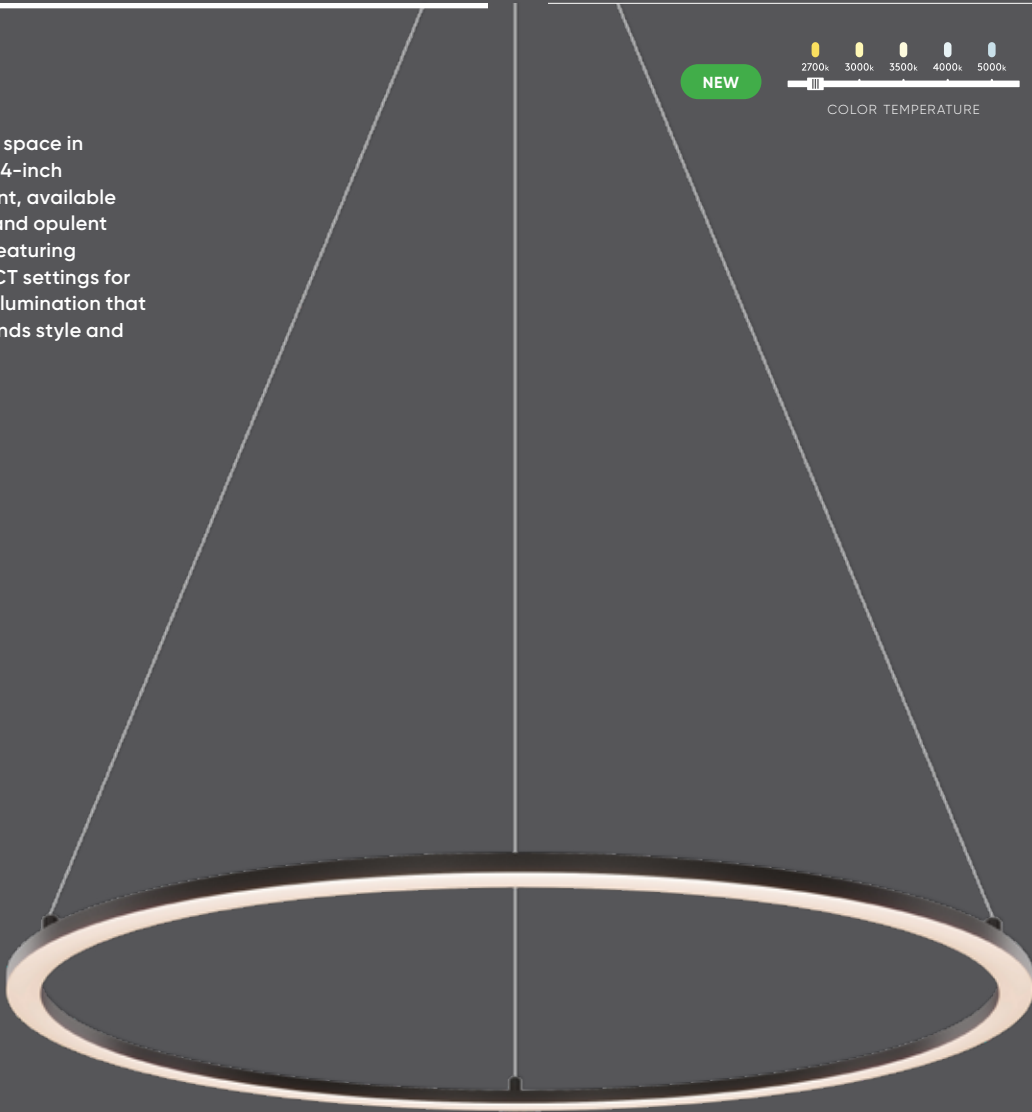

Circa

Illuminate your space in style with our 24-inch circular pendant, available in sleek black and opulent gold finishes, featuring adjustable 5CCT settings for customizable illumination that seamlessly blends style and functionality.

NEW

DRY

Model	Size	Watts	Delivered lumens	CRI	Color °T	Voltage
RGPD24-CC	24"	26 W	1500 lm	80	2700, 3000, 3500, 4000, 5000 K	120 V

Specifications

Over 50,000 hours of service life
 Adjustable height up to 10 feet
 Switch-selectable CCT: 2700 K/3000 K/
 3500 K/4000 K/5000 K
 Integrated dimmable driver
 Suitable for dry locations
 Canopy mount on 4" octagon
 junction box
 Refer to website for dimmer compatibility
 5-year warranty