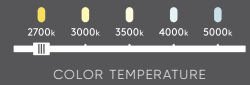

Spin

Illuminate your space with style, efficiency, and a touch of architectural brilliance with our 18" Spin LED pendant light, the perfect complement to its larger counterpart.

NEW

Model	Size	Watts	Delivered lumens	CRI	Color °T	Voltage
BRPD18-CC	18"	11 W	630 lm	80	2700, 3000, 3500, 4000, 5000 K	120 V

Specifications

Over 50,000 hours of service life
 Adjustable height up to 10 feet
 Switch-selectable CCT: 2700 K/3000 K/
 3500 K/4000 K/5000 K
 Integrated dimmable driver
 Suitable for dry locations
 Canopy mount on 4" octagon
 junction box
 Refer to website for dimmer compatibility
 5-year warranty