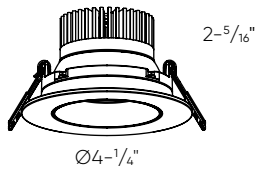

Specifications

Every fixture includes a junction box with an integrated driver
 Over 50,000 hours service life
 Switch-selectable CCT: 2700 K/3000 K/3500 K/4000 K/5000 K
 40° beam angle
 30° tilting, 360° rotation
 Cast aluminum construction
 Suitable for wet locations
 Compatible with TRIAC and ELV dimmers
 Refer to website for dimmer compatibility
 IC certification (suitable for direct contact with insulation)
 Air-tight certified as per ASTM E283-04
 5-year warranty

Finish

○ **WH** White

Accessories

RFP-UNI
 Universal rough-in plate
RFP-23 (GBR35)
 Rough-in plate
RFP-46 (GBR06)
 Rough-in plate

Order example

GBR06-CC-WH

Dimmable 6" deep regressed gimbal in a white finish

Note

Other Color °T and Finishes available, but may require MOQ's and longer lead times. Please contact your DALI representative for more information.

GBR35-CC

Ø3-3/8" 

GBR06-CC

Ø6-1/2" 