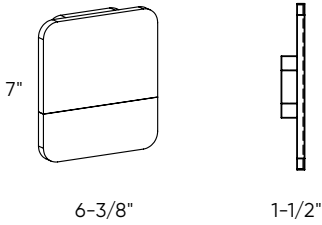

Model	Watts	Delivered lumens	LED lumens	CRI	Color °T	Voltage
SQS06	8 W	500 lm	750 lm	90	3000 K	120 V
SQS10	13 W	940 lm	1200 lm	90	3000 K	120 V
SQS15	22.5 W	1590 lm	2112 lm	90	3000 K	120 V

Specifications

Cast aluminum construction
Fully sealed light engine
Over 50,000 hours of service life
Low profile design
Warm white light output
Superior color consistency
Integrated dimmable driver
ADA compliant
Suitable for wet locations
Refer to website for dimmer compatibility
Ideal operating temperature:
-20° to 40° C
5-year warranty

Finish

- **BK** Black
- **WH** White

Order example

SQS10-BK
Dimmable 10" SQS wall mount
in a black finish

Note

Other Color °T and Finishes available, but may require MOQ's and longer lead times. Please contact your DALs representative for more information.

SQS06