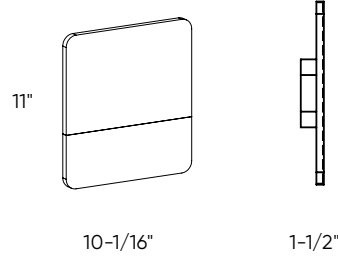

Model	Watts	Delivered lumens	LED lumens	CRI	Color °T	Voltage
SQS06	8 W	500 lm	750 lm	90	3000 K	120 V
SQS10	13 W	940 lm	1200 lm	90	3000 K	120 V
SQS15	22.5 W	1590 lm	2112 lm	90	3000 K	120 V

Specifications

Cast aluminum construction
Fully sealed light engine
Over 50,000 hours of service life
Low profile design
Warm white light output
Superior color consistency
Integrated dimmable driver
ADA compliant
Suitable for wet locations
Refer to website for dimmer compatibility
Ideal operating temperature:
-20° to 40° C
5-year warranty

Finish

- **BK** Black
- **WH** White

Order example

SQS10-BK
Dimmable 10" SQS wall mount
in a black finish

Note

Other Color °T and Finishes available, but may require MOQ's and longer lead times. Please contact your DALs representative for more information.

SQS06

SQS10