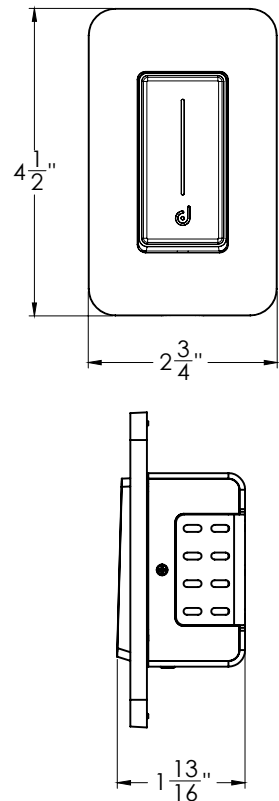

NEW

Model	Size	Dimmer	Scheduling	Sunrise & Sunset setting	Alexa & Google Assistant compatible	Voltage
SM-DIMSW	4 1/2"	✓	✓	✓	✓	120 V

Specifications

Indoor use only
Control from the wall switch or with the Dals Connect app
LED brightness indicator
Touch-sensitive slide dimmer
Works with all "non-smart" standard lights
Dimming type: TRIAC Edge cut
Inductive load (LED-CFL): 250W max.
Resistive load (incan.): 430W max.
Standby power: 1W
3-year warranty

Note

Does not work with Dals smart lights.
Requires a neutral wire. Works in a single-pole setup only. Secured 2.4 GHz wireless network required.

Finish

☐ **WH** White

Order example

SM-DIMSW

Smart switch with embedded, WiFi enabled controller that you can control manually or with your smartphone.

Download the Dals Connect app

WiFi - no hub needed
Create groups
Set schedules
Remote access
Compatible with Google Assistant and Amazon Alexa

SM-DIMSW