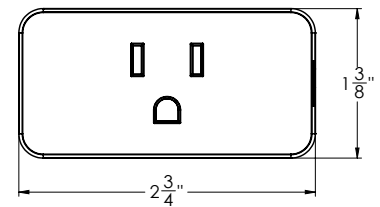

Model	Size	Watts	Delivered lumens	CRI	Color °T	Voltage
SM-PLUG	2-3/4"	-	-	-	-	120 V

Specifications

Slim design allows two plugs on the same wall outlet

Control electric "non-smart" appliances & devices

Easily manage devices through the Dals Connect app

Maximum load of 1200 watts (10 amps)

Secured 2.4 Ghz wireless network required

Suitable for dry locations

3-year warranty

Order example

SM-PLUG

1 x smart plug that lets you control your lights, fans, coffee makers, and more with the DALS Connect app™.

Download the Dals Connect app

WiFi - no hub needed

Create groups

Set schedules

Remote access

Compatible with Google

Assistant and Amazon Alexa

SM-PLUG