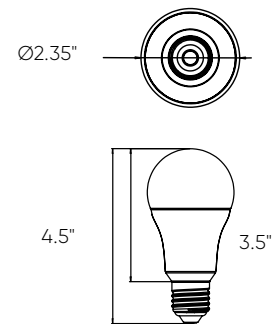

Model	Size	Watts	Delivered lumens	CRI	Color °T	Voltage
SM-BLBA19	A-19	9 W	800 lm	80+	RGB + 2700 K - 6500 K	120 V

Specifications

Excellent color rendering
Full color spectrum
2700K - 6500K in pure whites
Suitable for enclosed fixtures
800 lm = 60W bulb equivalent
Dimmable through the Dals Connect app
Over 50,000 hours of service life
Suitable for dry locations
3-year warranty

Order example

SM-BLBA19
RGB+CCT smart bulb with embedded
WiFi-enabled controller which you can
control with your smartphone

Download the Dals Connect app

WiFi - no hub needed
Create groups
Set schedules
Remote access
Compatible with Google
Assistant and Amazon Alexa

SM-BLBA19