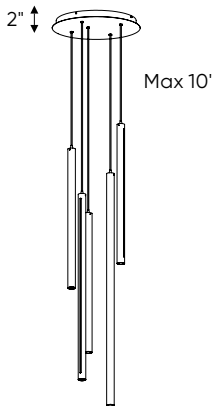

Model	Size	Watts	Delivered lumens	CRI	Color °T	Voltage
PDLED120-5	Ø22"/5 lights	150 W	1500 lm	90	3000 K - 3500 K - 4000 K	120 V - 277 V
PDLED120-8	Ø26"/8 lights	150 W	1500 lm	90	3000 K - 3500 K - 4000 K	120 V - 277 V
PDLED120-SQ5	47"/5 lights	240 W	2400 lm	90	3000 K - 3500 K - 4000 K	120 V - 277 V
PDLED120-SQ8	84"/8 lights	240 W	2400 lm	90	3000 K - 3500 K - 4000 K	120 V - 277 V

Specifications

Over 50,000 hours of service life
Individually adjustable cable length up to 10 feet
Switch-selectable CCT: 3000 K/3500 K/4000 K inside canopy
Frosted reflector
Low power consumption
Superior color consistency
Canopy mount on 4" octagon junction box
Integrated dimmable driver
Compatible with TRIAC, ELV and 0-10 V dimmers
Suitable for damp locations
Refer to website for dimmer compatibility
5-year warranty

Finish

- **BK** Black
- **WH** White

Order example

PDLED120-8-WH
Dimmable PDLED120-8, Ø26" canopy with 8 clustered cylindrical pendants in a white finish

Note

Other Color °T and Finishes available, but may require MOQ's and longer lead times. Please contact your DALI representative for more information.

PDLED120-5

Ø22"