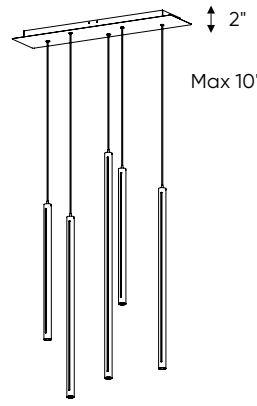

| Model               | Size          | Watts | Delivered lumens | CRI | Color °T                 | Voltage       |
|---------------------|---------------|-------|------------------|-----|--------------------------|---------------|
| <b>PDLED120-5</b>   | Ø22"/5 lights | 150 W | 1500 lm          | 90  | 3000 K - 3500 K - 4000 K | 120 V - 277 V |
| <b>PDLED120-8</b>   | Ø26"/8 lights | 150 W | 1500 lm          | 90  | 3000 K - 3500 K - 4000 K | 120 V - 277 V |
| <b>PDLED120-SQ5</b> | 47"/5 lights  | 240 W | 2400 lm          | 90  | 3000 K - 3500 K - 4000 K | 120 V - 277 V |
| <b>PDLED120-SQ8</b> | 84"/8 lights  | 240 W | 2400 lm          | 90  | 3000 K - 3500 K - 4000 K | 120 V - 277 V |

### Order example

**PDLED120-8-WH**  
 Dimmable PDLED120-8, Ø26" canopy with 8 clustered cylindrical pendants in a white finish

### Note

Other Color °T and Finishes available, but may require MOQ's and longer lead times. Please contact your DALI representative for more information.

**PDLED120-5**

Ø22"

**PDLED120-8**

Ø26"

**PDLED120-SQ5**

47-5/16" x 11"

**PDLED120-SQ8**

84" x 12"