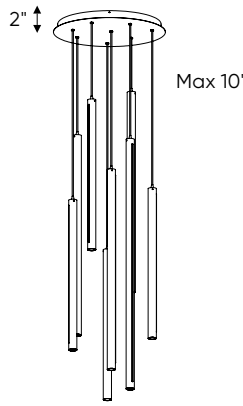

| Model               | Size          | Watts | Delivered lumens | CRI | Color °T                 | Voltage       |
|---------------------|---------------|-------|------------------|-----|--------------------------|---------------|
| <b>PDLED120-5</b>   | Ø22"/5 lights | 150 W | 1500 lm          | 90  | 3000 K - 3500 K - 4000 K | 120 V - 277 V |
| <b>PDLED120-8</b>   | Ø26"/8 lights | 150 W | 1500 lm          | 90  | 3000 K - 3500 K - 4000 K | 120 V - 277 V |
| <b>PDLED120-SQ5</b> | 47"/5 lights  | 240 W | 2400 lm          | 90  | 3000 K - 3500 K - 4000 K | 120 V - 277 V |
| <b>PDLED120-SQ8</b> | 84"/8 lights  | 240 W | 2400 lm          | 90  | 3000 K - 3500 K - 4000 K | 120 V - 277 V |

### Order example

**PDLED120-8-WH**  
 Dimmable PDLED120-8, Ø26" canopy with 8 clustered cylindrical pendants in a white finish

### Note

Other Color °T and Finishes available, but may require MOQ's and longer lead times. Please contact your DALI representative for more information.

**PDLED120-5**

Ø22"

**PDLED120-8**

Ø26"

**PDLED120-SQ5**

47-5/16" x 11"

**PDLED120-SQ8**

84" x 12"