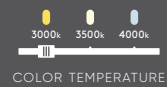

DAMP

COLOR TEMPERATURE

Intertek

| Model              | Size | Watts | Delivered lumens | CRI | Color °T                 | Voltage       |
|--------------------|------|-------|------------------|-----|--------------------------|---------------|
| <b>PDLED120-24</b> | 24"  | 30 W  | 300 lm           | 90  | 3000 K - 3500 K - 4000 K | 120 V - 277 V |
| <b>PDLED120-36</b> | 36"  | 30 W  | 300 lm           | 90  | 3000 K - 3500 K - 4000 K | 120 V - 277 V |
| <b>PDLED120-48</b> | 48"  | 30 W  | 300 lm           | 90  | 3000 K - 3500 K - 4000 K | 120 V - 277 V |
| <b>PDLED120-60</b> | 60"  | 30 W  | 300 lm           | 90  | 3000 K - 3500 K - 4000 K | 120 V - 277 V |

**Specifications**

Over 50,000 hours of service life  
 Adjustable cable length to 10 feet  
 Switch-selectable CCT: 3000 K/3500 K/4000 K inside canopy  
 Frosted reflector  
 Low power consumption  
 Superior color consistency  
 Canopy mount on 4" octagon junction box  
 Integrated dimmable driver

**Note**

Other Color °T and Finishes available, but may require MOQ's and longer lead times. Please contact your DALs representative for more information.

**PDLED120-24**

**PDLED120-36**

**PDLED120-48**

**PDLED120-60**

| Model               | Size          | Watts | Delivered lumens | CRI | Color °T                 | Voltage       |
|---------------------|---------------|-------|------------------|-----|--------------------------|---------------|
| <b>PDLED120-5</b>   | Ø22"/5 lights | 150 W | 1500 lm          | 90  | 3000 K - 3500 K - 4000 K | 120 V - 277 V |
| <b>PDLED120-8</b>   | Ø26"/8 lights | 150 W | 1500 lm          | 90  | 3000 K - 3500 K - 4000 K | 120 V - 277 V |
| <b>PDLED120-SQ5</b> | 47"/5 lights  | 240 W | 2400 lm          | 90  | 3000 K - 3500 K - 4000 K | 120 V - 277 V |
| <b>PDLED120-SQ8</b> | 84"/8 lights  | 240 W | 2400 lm          | 90  | 3000 K - 3500 K - 4000 K | 120 V - 277 V |