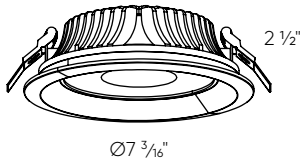

**Accessories**

**RFP-46 (HPD4, HPD6)**  
 Rough-in plate

**RFP-58 (HPD8)**  
 Rough-in plate

**Order example**

**HPD6-CC**  
 Dimmable 6" high-powered commercial downlight in a white finish

**Note**

Other Color °T and Finishes available, but may require MOQ's and longer lead times. Please contact your DALI representative for more information.

**HPD4-CC**      Ø4 1/4" 

**HPD6-CC**      Ø6 1/2" 

**HPD8-CC**      Ø7 1/2" 