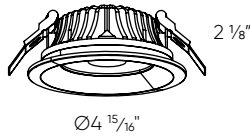

**Accessories**

**RFP-46 (HPD4, HPD6)**  
 Rough-in plate

**RFP-58 (HPD8)**  
 Rough-in plate

**Order example**

**HPD6-CC**  
 Dimmable 6" high-powered commercial downlight in a white finish

**Note**

Other Color °T and Finishes available, but may require MOQ's and longer lead times. Please contact your DALI representative for more information.

**HPD4-CC**      Ø4 1/4" 

**HPD6-CC**      Ø6 1/2" 

**HPD8-CC**      Ø7 1/2" 