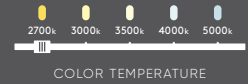

Delta

Our LED flush mounts incorporate edge-lit technology, eliminating hot spots and glare. With 4 sizes to choose from, every application is covered.

UPGRADE

JA8
CERTIFIED*

*Models CFLEDR06, CFLEDR10, and CFLEDR14 only

Model	Size	Watts	Delivered lumens	LED lumens	CRI	Color °T	Voltage
CFLEDR06-CC	6"	11 W	700 lm	750 lm	90	2700, 3000, 3500, 4000, 5000 K	120 V
CFLEDR10-CC	10"	17 W	1000 lm	1200 lm			
CFLEDR14-CC	14"	26 W	1600 lm	2100 lm			
CFLEDR18-CC	18"	30 W	2100 lm	2500 lm			

Specifications

Integrated dimmable driver
 Over 50,000 hours of service life
 Switch-selectable CCT: 2700 K/
 3000 K/3500 K/4000 K/5000 K in canopy
 Smooth 360° wide spread
 Minimal heat emission
 Frosted lens
 Edge-lit technology
 Cast aluminum construction
 Suitable for outdoor locations
 on covered ceilings only
 Refer to website for dimmer compatibility
 Ideal operating temperature:
 -20° to 40° C
 5-year warranty

Finish

-  **BB** Brushed Brass (CFLEDR06/10/14)
-  **BK** Black
-  **SN** Satin Nickel
-  **WH** White

Note

Other color °T and finishes available, but may require MOQ's and longer lead times. Please contact your DALs representative for more information.