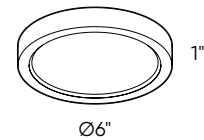

CFLEDR06-CC

CFLEDR10-CC