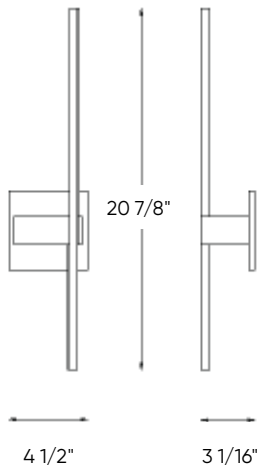

Model	Size	Watts	Delivered lumens	CRI	Color °T	Voltage
STK21	21"	7 W	400 lm	90	3000 K	120 V - 277 V
STK37	37"	13 W	840 lm	90	3000 K	120 V - 277 V

Specifications

- Over 50,000 hours of service life
- Warm white light output
- Low power consumption
- Superior color consistency
- Integrated dimmable driver
- ADA compliant
- Compatible with TRIAC and ELV dimmers
- Suitable for wet locations
- Refer to website for dimmer compatibility
- 5-year warranty

Finish

- **BK** Black
- **WH** White

Order example

STK21-3K-WH
Dimmable STK21-3K 21" slim wall mount
in a white finish

Note

Other Color °T and Finishes available, but may require MOQ's and longer lead times. Please contact your DALs representative for more information.

STK21