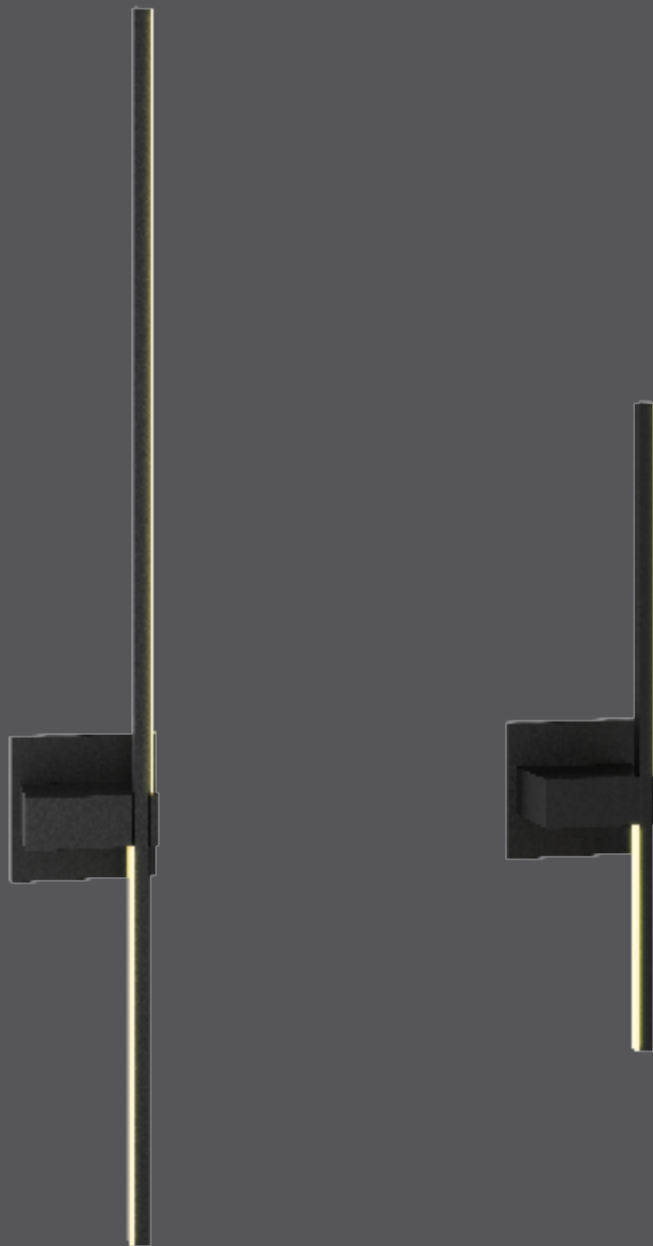

Slim wall mount

This unique design will provide a beautiful light pattern on your walls. From hallways to bedrooms, this sconce will blend perfectly with your decor.

Model	Size	Watts	Delivered lumens	CRI	Color °T	Voltage
STK21	21"	7 W	400 lm	90	3000 K	120 V - 277 V
STK37	37"	13 W	840 lm	90	3000 K	120 V - 277 V

Specifications

- Over 50,000 hours of service life
- Warm white light output
- Low power consumption
- Superior color consistency
- Integrated dimmable driver
- ADA compliant
- Compatible with TRIAC and ELV dimmers
- Suitable for wet locations
- Refer to website for dimmer compatibility
- 5-year warranty

Finish

- **BK** Black
- **WH** White

Order example

STK21-3K-WH
Dimmable STK21-3K 21" slim wall mount
in a white finish

Note

Other Color °T and Finishes available, but may require MOQ's and longer lead times. Please contact your DALs representative for more information.