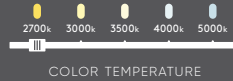

Lyra

These modern LED vanity lights can be installed in 2 directions; horizontal or vertical based on your desired lighting layout. Let your imagination go.

ADA
COMPLIANT

Model	Size	Watts	Delivered lumens	CRI	Color °T	Voltage
LEDVAN003-CC-24	24"	15 W	1300 lm	80	2700, 3000, 3500,	120 V
LEDVAN003-CC-32	32"	22 W	1900 lm		4000, 5000 K	

Specifications

Over 50,000 hours of service life
 Switch-selectable CCT: 2700 K/
 3000 K/3500 K/4000 K/5000 K in canopy
 ADA compliant
 Superior color consistency
 Integrated dimmable driver
 Suitable for damp locations
 Refer to website for dimmer compatibility
 5-year warranty

Finish

- **BK** Black
- **CH** Chrome
- **GD** Gold
- **SN** Satin Nickel

Note

Other color temperatures, finishes, and voltage options are available but may require minimum order quantities (MOQs) and longer lead times. Please contact your DALs representative for more information.