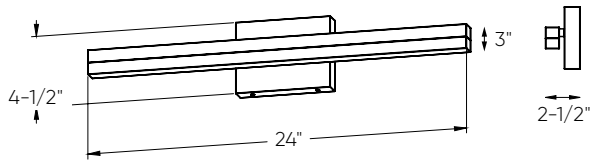

Model	Size	Watts	Delivered lumens	CRI	Color °T	Voltage
LEDVAN003-CC-24	24"	15 W	1300 lm	80	2700, 3000, 3500,	120 V
LEDVAN003-CC-32	32"	22 W	1900 lm		4000, 5000 K	

Specifications

Over 50,000 hours of service life
Switch-selectable CCT: 2700 K/
3000 K/3500 K/4000 K/5000 K in canopy
ADA compliant
Superior color consistency
Integrated dimmable driver
Suitable for damp locations
Refer to website for dimmer compatibility
5-year warranty

Finish

- **BK** Black
- **CH** Chrome
- **GD** Gold
- **SN** Satin Nickel

Note

Other color temperatures, finishes, and voltage options are available but may require minimum order quantities (MOQs) and longer lead times. Please contact your DALs representative for more information.

LEDVAN003-CC-24"