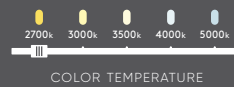

# Vanity light

This LED wall mount is perfect for applications in homes and condos. It is a popular style for bathrooms, providing just the right amount of light to enhance your decor.

Model	Size	Watts	Delivered lumens	LED lumens	CRI	Color °T	Voltage
LEDVAN002-CC-12	12"	8 W	380 lm	700 lm	80	2700, 3000, 3500, 4000, 5000 K	120 V

**Specifications**

Over 50,000 hours of service life  
 Warm white light output  
 Round frosted glass lens  
 ADA compliant  
 Low power consumption  
 Superior color consistency  
 Integrated dimmable direct-AC LED technology

Switch-selectable CCT: 2700 K/  
 3000 K/3500 K/4000 K/5000 K in canopy  
 Suitable for damp locations  
 Refer to website for dimmer compatibility  
 5-year warranty

**Finish**

- CH Chrome
- SN Satin Nickel