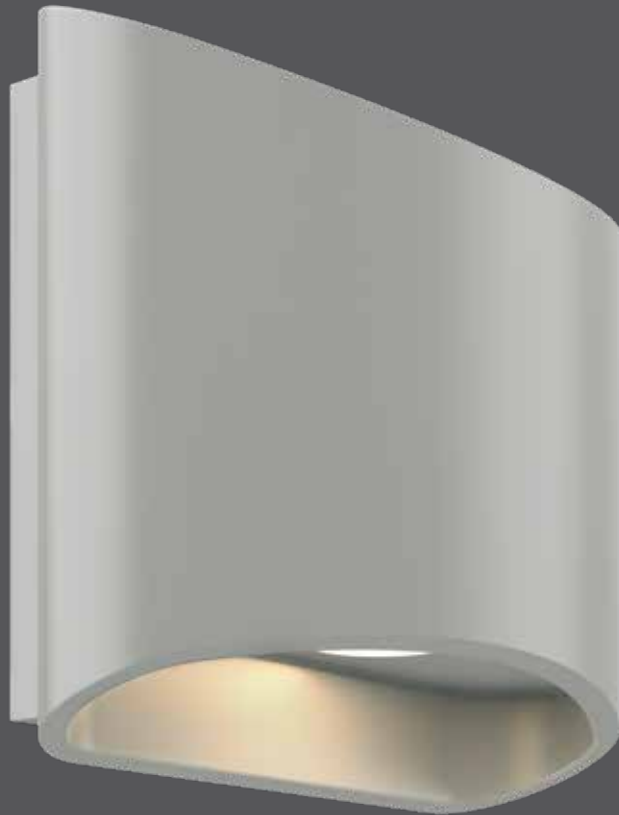

LED Wall mount

This distinctive LED wall-mounted sconce permeates a gentle multi-directional light. Its unique geometric shape and robust design will provide a dramatic flare to any indoor/outdoor space. Ideal for residential and commercial projects, its warm splashes of light create an impressive architectural and alluring touch.

Model	Watts	Delivered lumens	LED lumens	CRI	Color °T	Voltage
LEDWALL-H	15 W	900 lm	1000 lm	90	3000 K	120 V

Specifications

Made of extruded aluminum
 Fully sealed light engine
 Over 50,000 hours of service life
 Unique up and down lighting output
 Low profile design
 Warm white light output
 Superior color consistency
 Integrated dimmable driver
 ADA compliant

Finish

BK Black
SG Silver grey
WH White

Order example

LEDWALL-H-SG
 Dimmable LEDWALL-H wall mount
 in a silver grey finish

LEDWALL-H

6 3/4" x 3 1/4" x 6"