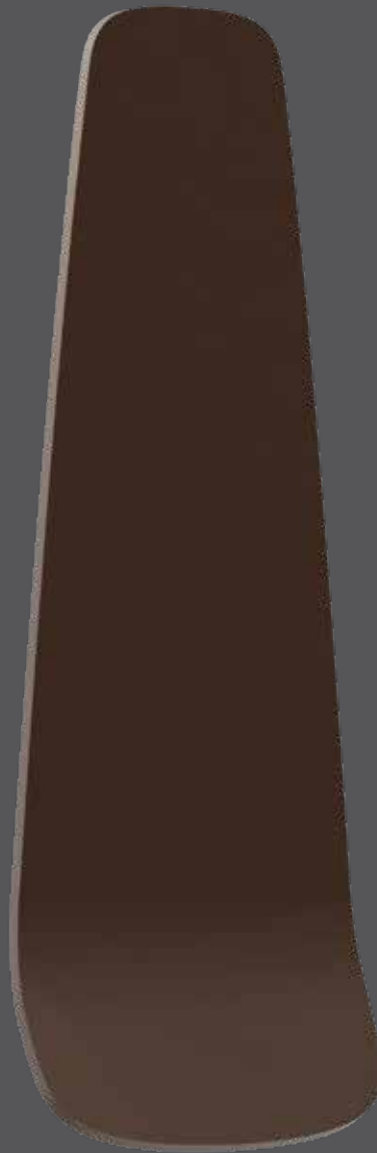

LED Wall mount

An ultra-slim modern wall sconce, the LEDWALL-I offers functionality and creativity. With its curved lines and a contemporary design, this stylish fixture offers versatility to any indoor or outdoor space for both residential and commercial projects. Its unique architectural design will surely create a sleek and sophisticated atmosphere to any surrounding.

Model	Watts	Delivered lumens	LED lumens	CRI	Color °T	Voltage
LEDWALL-I	7 W	490 lm	875 lm	90	3000 K	120 V

Specifications

Aluminum construction
 Fully sealed light engine
 Up/down application
 Over 50,000 hours of service life
 Low profile design
 Warm white light output
 Superior color consistency
 Integrated dimmable driver
 ADA compliant

Finish

BK Black
BZ Bronze
SG Silver grey
WH White

Order example

LEDWALL-I-BZ
 Dimmable LEDWALL-I wall mount
 in a bronze finish

LEDWALL-I