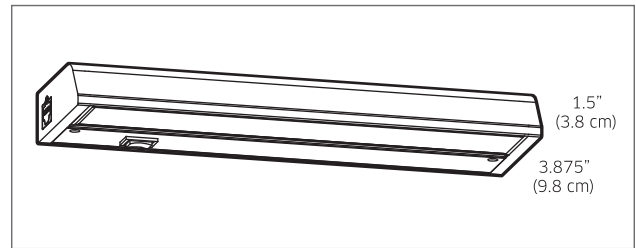

INSTALLATION

- For surface mounted installation only, in any direction.
- Ideal for accent lighting under any cabinet, shelf or display.
- Multiple fixtures can be linked together.

FINISH

WH White

ACCESSORIES

9000-ACCE24	24" (61 cm) extension cord
9000-ACCE72	72" (182.9 cm) extension cord

ORDERING EXAMPLE

HLF18-3K-WH

Would order a 18" undercabinet swivel hardwire linear with 450 Lumens at 3000K in a white finish.