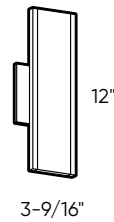


Slim wall mount

This sleek design truly utilizes the best features of LED technology. We are now able to create a unique form factor that will project the perfect amount of light.

Model	Size	Watts	Delivered lumens	LED lumens	CRI	Color °T	Voltage
SWS12-3K	12"	12 W	1080 lm	1200 lm	90	3000 K	120 V - 277 V
SWS24-3K	24"	24 W	2160 lm	2400 lm	90	3000 K	120 V - 277 V
SWS36-3K	36"	36 W	2575 lm	3600 lm	90	3000 K	120 V - 277 V

Finish

BK Black
WH White

Order example

SWS24-3K-WH
 Dimmable SWS24-3K 24" slim wall mount
 in a white finish

SWS12-3K

SWS24-3K

SWS36-3K

Depth: 2"