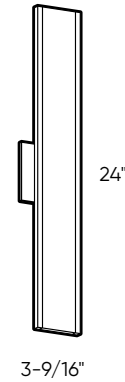


Slim wall mount

This sleek design truly utilizes the best features of LED technology. We are now able to create a unique form factor that will project the perfect amount of light.

Model	Size	Watts	Delivered lumens	LED lumens	CRI	Color °T	Voltage
SWS12-3K	12"	12 W	1080 lm	1200 lm	90	3000 K	120 V - 277 V
SWS24-3K	24"	24 W	2160 lm	2400 lm	90	3000 K	120 V - 277 V
SWS36-3K	36"	36 W	2575 lm	3600 lm	90	3000 K	120 V - 277 V

Finish

BK Black
WH White

Order example

SWS24-3K-WH
 Dimmable SWS24-3K 24" slim wall mount
 in a white finish

SWS12-3K

SWS24-3K

SWS36-3K

Depth: 2"