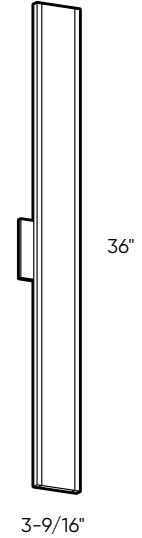


Slim wall mount

This sleek design truly utilizes the best features of LED technology. We are now able to create a unique form factor that will project the perfect amount of light.

Model	Size	Watts	Delivered lumens	LED lumens	CRI	Color °T	Voltage
SWS12-3K	12"	12 W	1080 lm	1200 lm	90	3000 K	120 V - 277 V
SWS24-3K	24"	24 W	2160 lm	2400 lm	90	3000 K	120 V - 277 V
SWS36-3K	36"	36 W	2575 lm	3600 lm	90	3000 K	120 V - 277 V

Specifications

Over 50,000 hours of service life
 Warm white light output
 Low power consumption
 120 V AC direct connection
 Superior color consistency
 Integrated dimmable driver
 ADA compliant
 Compatible with TRIAC, ELV and 0-10 V dimmers

Finish

BK Black
WH White

Order example

SWS24-3K-WH
 Dimmable SWS24-3K 24" slim wall mount
 in a white finish

SWS12-3K

SWS24-3K

SWS36-3K

Depth: 2"