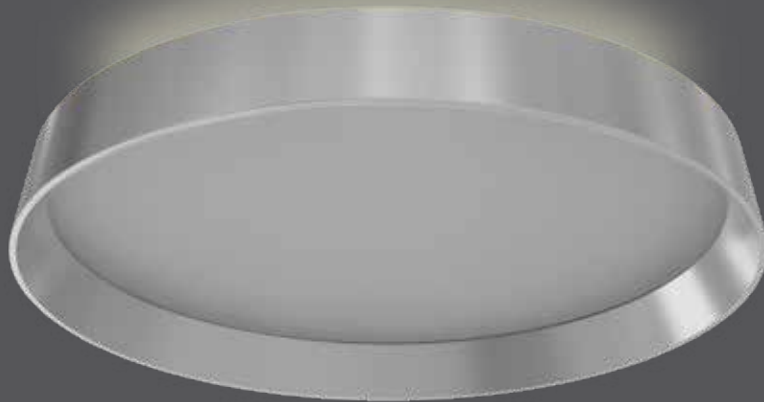

Aurora flush mount

We have succeeded in creating a very unique solution with our LED flush mounts. They project a tremendous amount of light, and can also be dimmed to provide a halo that will gently illuminate your way during the night hours.

Model	Size	Watts	Delivered lumens	LED lumens	CRI	Color °T	Voltage
CFH12-3K	12"	26 W	1850 lm	2300 lm	90	3000 K	120 V

Specifications

- 120 V direct connection
- Integrated driver
- Over 50,000 hours of service life
- Warm white light
- Excellent color rendering
- Superior LED performance and lifespan
- Smooth 360° wide spread
- Minimal heat emission
- Frosted lens
- Edge-lit technology
- Die-cast aluminum housing
- General lighting zone turns off in the lower dimming range

Finish

- SN Satin nickel
- WH White

Order example

CFH12-3K-WH
CFH12 12" round flush mount in a white finish

CFH12-3K