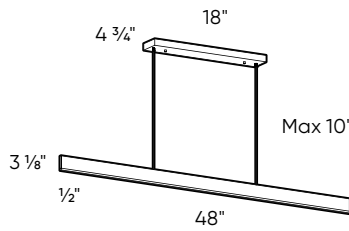

Model	Size	Watts	Delivered lumens	LED lumens	CRI	Color °T	Voltage
SPD48-3K	48"	32 W	1810 lm	2800 lm	90	3000 K	120 V - 277 V
SPD72-3K	72"	55 W	N/A	4500 lm	90	3000 K	120 V - 277 V

Specifications

Over 50,000 hours of service life
Adjustable height up to 10 feet
Warm white light output
Frosted lens
Aluminum die-cast housing which serves as a highly efficient heat sink
Low power consumption
120 V AC direct connection
Superior color consistency
Integrated dimmable driver
Compatible with TRIAC, ELV and 0-10 V dimmers

Finish

BK Black
WH White

Order example

SPD72-3K-WH
Dimmable SPD72-3K 72" slim pendant in a white finish

SPD48-3K