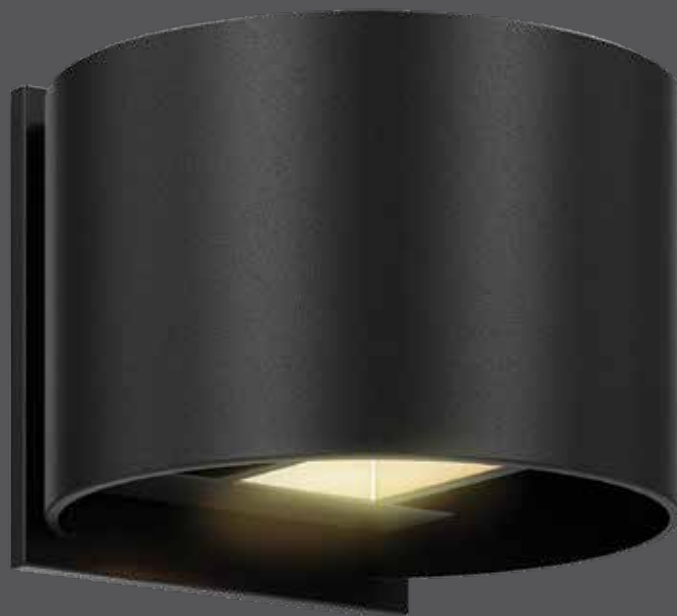

LED Wall mount

This innovative sleek designed LED wall mount provides the perfect solution for your lighting needs. By adjusting the directional panels, you can create the most original effect in your setting.

Model	Watts	Delivered lumens	LED lumens	CRI	Color °T	Voltage
LEDWALL002D	7 W	540 lm	600 lm	90	3000 K	120 V

Specifications

Over 50,000 hours of service life
 Warm white light output
 Up and down lighting
 Easily adjustable lighting angle from 0° to 92°
 Low power consumption
 120 V AC direct connection
 Superior color consistency
 Directional lighting
 Integrated dimmable driver

Finish

BK Black
SG Silver grey
WH White

Order example

LEDWALL002D-SG
 Dimmable LEDWALL002D wall mount in a silver grey finish

LEDWALL002D