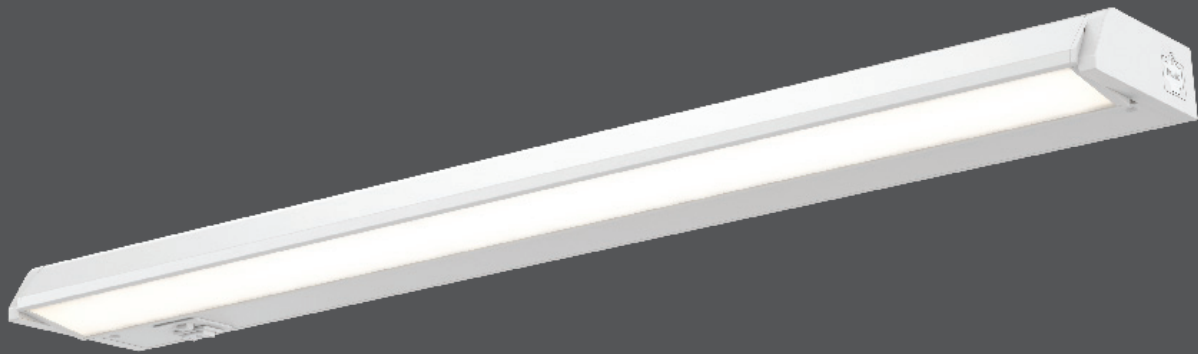

# Color changing linear

When designing a linear, we always want our customers to have flexibility at their fingertips. This has become a reality with our CCT linear, as the toggle switch gives you the ability to choose between three color temperatures.

\*Model 9009CC available with three selectable CCTs  
2700K, 3000K, 4000K

Model	Size	Watts	Delivered lumens	LED lumens	CRI	Color °T	Voltage
<b>9009CC-WH</b>	9"	3 W	200 lm	280 lm	90	2700 K/ 3000 K/ 4000 K	120 V
<b>9012CC-WH</b>	12"	5 W	335 lm	450 lm	90	2700 K/ 3000 K/ 3500 K/ 4000 K/ 5000 K	120 V
<b>9018CC-WH</b>	18"	8 W	560 lm	770 lm	90	2700 K/ 3000 K/ 3500 K/ 4000 K/ 5000 K	120 V
<b>9024CC-WH</b>	24"	12 W	850 lm	1100 lm	90	2700 K/ 3000 K/ 3500 K/ 4000 K/ 5000 K	120 V
<b>9030CC-WH</b>	30"	16 W	1115 lm	1600 lm	90	2700 K/ 3000 K/ 3500 K/ 4000 K/ 5000 K	120 V

### Specifications

Adjustable light source  
 Switch-selectable CCT  
 120 V direct connection or plug-in  
 Dimmable with regular low-voltage electronic dimmers  
 Over 50,000 hours of service life  
 Interconnectable  
 Very low profile  
 Robust construction  
 Refer to website for dimmer compatibility  
 5-year warranty