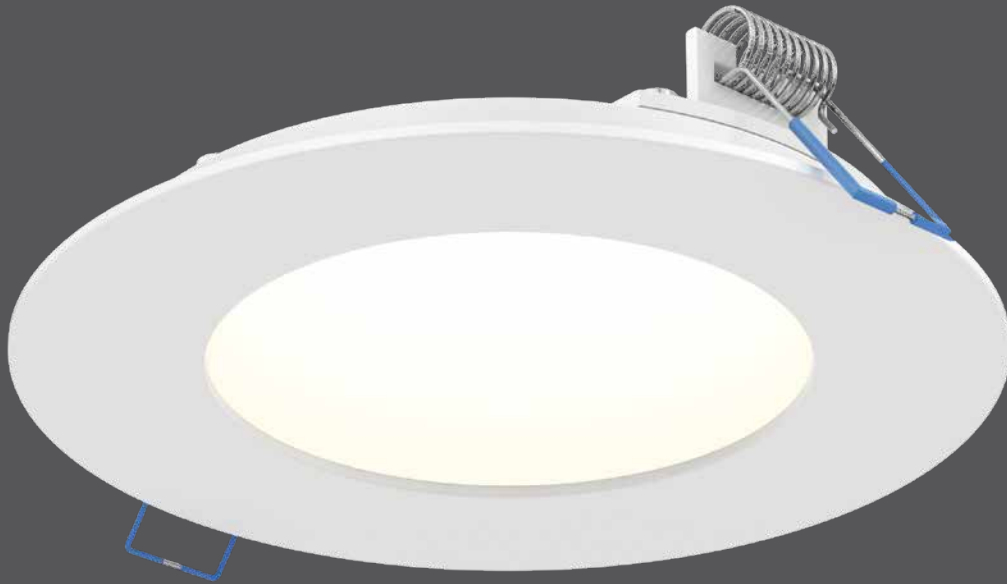

Pro series round LED panel

Our LED panel lights have revolutionized recessed lighting applications across North America. The sleek and minimal construction allows for the easiest of installations.

Model	Size	Watts	Delivered lumens	LED lumens	CRI	Color °T	Voltage
7003	3"	6 W	460 lm	650 lm	80	3000 K	120 V
7004	4"	9 W	640 lm	890 lm	80	3000 K	120 V
7004-4K	4"	9 W	640 lm	890 lm	80	4000 K	120 V
7006	6"	12 W	990 lm	1240 lm	80	3000 K	120 V
7006-4K	6"	12 W	990 lm	1240 lm	80	4000 K	120 V

Specifications

Every fixture includes a junction box with an integrated driver
 Can be daisy chained
 Superior LED performance and lifespan
 Smooth 360° wide spread
 Minimal heat emission
 Frosted lens
 Edge lit technology
 Aluminum construction

Very low profile
 IC certification (suitable for direct contact with insulation)
 Air-tight certified as per ASTM E283-04
 Dimmable with most low-voltage electronic dimmers
 Suitable for wet locations
 FT6 certified wire

Order example

7004-4K-WH
 White 4" round panel with 640 lumens at 4000 K