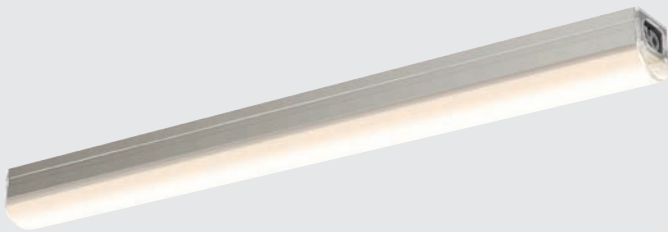

# 120V POWERLED LINEAR

LINEAR LED LIGHTING

Long runs and flexibility are the primary features of our smooth PowerLED linears. A sleek, driverless connection ensures smooth and continuous light in every application.

## KEY FEATURES

- Uniform light output
- Dimmable solution with integrated 120V driver
- Low-profile linear

## INSTALLATION

- Intended for surface mounting only.
- Its low profile makes it very easy to hide behind standard cabinet trims or in cove ceilings.
- Multiple fixtures can be linked together.

## ORDERING EXAMPLE

6009LED-SBA

Would order a 9" LED cove strip with a 3W LED array with 237 Lumens at 3000K in a sandblasted aluminum finish.