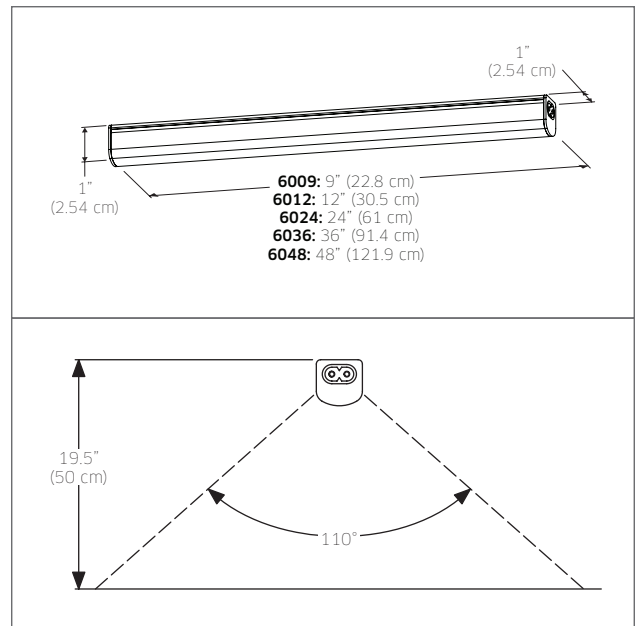

MODEL

6009LED	9" LED cove light, 3W, 3000K, 237 Lumens
6009LED-4K	9" LED cove light, 3W, 4000K, 237 Lumens
6012LED	12" LED cove light, 4W, 3000K, 319 Lumens
6012LED-4K	12" LED cove light, 4W, 4000K, 319 Lumens
6024LED	24" LED cove light, 8W, 3000K, 639 Lumens
6024LED-4K	24" LED cove light, 8W, 4000K, 639 Lumens
6036LED	36" LED cove light, 12W, 3000K, 1047 Lumens
6036LED-4K	36" LED cove light, 12W, 4000K, 1047 Lumens
6048LED	48" LED cove light, 16W, 3000K, 1284 Lumens
6048LED-4K	48" LED cove light, 16W, 4000K, 1284 Lumens

SPECIFICATIONS

- Uniform light output.
- Over 50,000 hours of service life.
- Dimmable with regular low-voltage electronic dimmers.
- Smooth linear wide spread.
- Minimal heat emission.
- No UV light emission.
- Interconnectable.
- Very low profile.
- Robust construction.
- Multiple fixtures can be linked together (up to 200W).
- 80 CRI.
- ENERGY STAR certified.

INSTALLATION

- Intended for surface mounting only.
- Its low profile makes it very easy to hide behind standard cabinet trims or in cove ceilings.
- Multiple fixtures can be linked together.

FINISH

SBA Sandblasted aluminum

ACCESSORIES

6000-ACCE06	6" (15 cm) extension cord
6000-ACCE24	24" (61 cm) extension cord
6000-ACCE60	60" (152.4 cm) extension cord
6000-ACCLR	Kit of left and right L connectors
6000-ACCPC	6' (182.9 cm) power cord
6000-JB	Junction box

ORDERING EXAMPLE

6009LED-SBA

Would order a 9" LED cove strip with a 3W LED array with 237 Lumens at 3000K in a sandblasted aluminum finish.