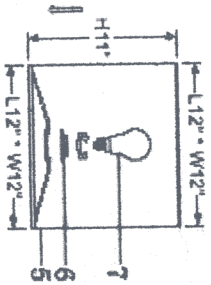

602F-PC-WH

BULB / AMPOULE
1 x max. 150W A type
not included
(non incluses)

DO not use shade smaller than shown in this drawing.
Ne pas utiliser d'abat-jour plus petit que ce qui est montré sur le dessin.

IMPORTANT SAFETY INSTRUCTIONS

This portable lamp has a polarized plug (one prong is wider than the other.) This plug will only fit in a polarized outlet one way. If the plug does not fit fully in the outlet reverse the plug. If it still does not fit contact a qualified electrician. Never use with an extension cord unless the plug can be fully inserted. Please do not defeat this safety feature.