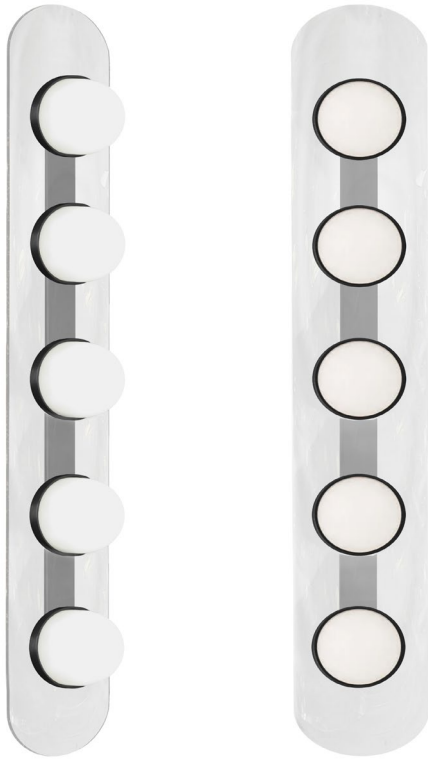

VLM-3550LEDW-MB-CLR - 50W Vanity, MB w/ CLR Glass

'25(Delivered)

50W Vanity Matte Black with Clear Glass

Height	5.5	No. of Bulbs	5
Width/Length	34.75	LED Compatible	Integrated LED
Depth	3.75	Total Wattage	50
Weight	15		
Body Material	Glass	Second Material	Metal
Finish/Color	Clear	Second Finish/Color	Matte Black
Type of Finish	Bubbly	Second Type of Finish	Painted
Bulb 1 Amount	5	Rated For	Damp
Bulb 1 Base Type	AC LED	Voltage	120V
Bulb 1 Max Watt.	10		
Bulb 1 Included	Yes	Approval	cUL or equivalent
Bulb 1 Lumens	4725(Initial) 1725(Delivered)	Warranty	3 Years Limited
Bulb 1 CRI	90+	Instal Position	Wall

Date:	Notes:
Fixture Type:	
Job Name:	

Lighting • LED • Shades • Custom Designs

TORONTO | BUFFALO | LIGHTFAIR | DALLAS MARKET CENTRE # 4303

www.dainolite.com |
 [1-888-564-1262](tel:1-888-564-1262) |
 dainolite@dainolite.com
[/dainolite](https://www.facebook.com/dainolite) |
 [/dainoliteld](https://twitter.com/dainoliteld) |
 [/dainolite](https://www.instagram.com/dainolite)