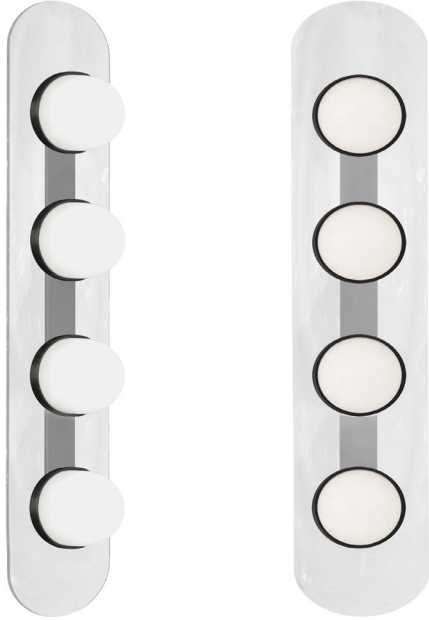

VLM-2840LEDW-MB-CLR - 40W Vanity, MB w/ CLR Glass

180(Delivered)

40W Vanity Matte Black with Clear Glass

Height	5.5	No. of Bulbs	4
Width/Length	27.5	LED Compatible	Integrated LED
Depth	3.75	Total Wattage	40
Weight	12		
Body Material	Glass	Second Material	Metal
Finish/Color	Clear	Second Finish/Color	Matte Black
Type of Finish	Bubbly	Second Type of Finish	Painted
Bulb 1 Amount	4	Rated For	Damp
Bulb 1 Base Type	AC LED	Voltage	120V
Bulb 1 Max Watt.	10		
Bulb 1 Included	Yes	Approval	cUL or equivalent
Bulb 1 Lumens	3780(Initial) 1380(Delivered)	Warranty	3 Years Limited
Bulb 1 CRI	90+	Instal Position	Wall