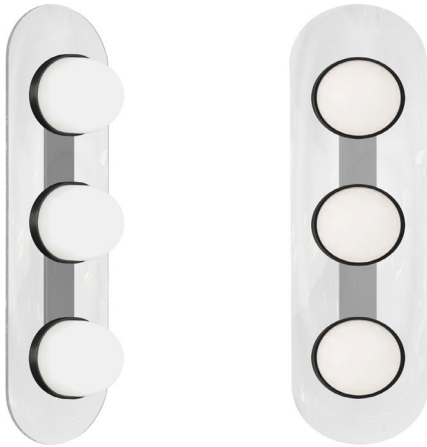

VLM-2030LEDW-MB-CLR - 30W Vanity, MB w/ CLR Glass

135(Delivered)

30W Vanity Matte Black with Clear Glass

Height	5.5	No. of Bulbs	3
Width/Length	20	LED Compatible	Integrated LED
Depth	3.75	Total Wattage	30
Weight	10		
Body Material	Glass	Second Material	Metal
Finish/Color	Clear	Second Finish/Color	Matte Black
Type of Finish	Bubbly	Second Type of Finish	Painted
Bulb 1 Amount	3	Rated For	Damp
Bulb 1 Base Type	AC LED	Voltage	120V
Bulb 1 Max Watt.	10		
Bulb 1 Included	Yes	Approval	cUL or equivalent
Bulb 1 Lumens	2835(Initial) 1035(Delivered)	Warranty	3 Years Limited
Bulb 1 CRI	90+	Instal Position	Wall