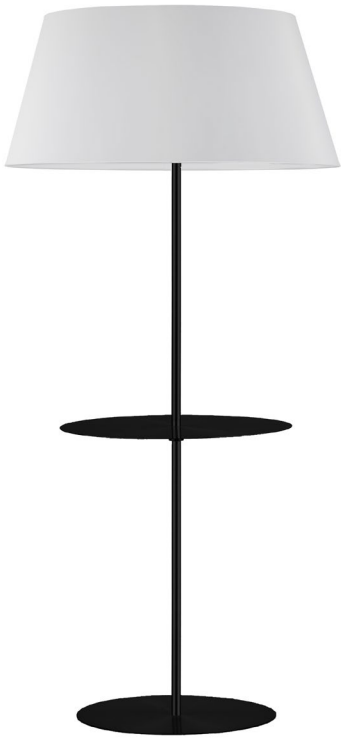

GTC-R641F-MB-WH - 1LT Rnd Base Floor w/ Shelf, MB w/ WH Shade

1 Light Incandescent Round Base Floor with Shelf Matte Black with White Shade

Height	62.75	No. of Bulbs	1
Width/Length	26	LED Compatible	LED Compatible
Depth	26	Total Wattage	150
Weight	14		
Body Material	Metal	Second Material	Fabric
Finish/Color	Matte Black	Second Finish/Color	White
Type of Finish	Painted		
Bulb 1 Amount	1	Rated For	Dry
Bulb 1 Base Type	E26	Voltage	120V
Bulb 1 Max Watt.	150		
Bulb 1 Included	No	Approval	cUL or equivalent
Bulb 1 Lumens		Warranty	1 Year Limited
Bulb 1 CRI		Instal Position	Floor

Date:	Notes:
Fixture Type:	
Job Name:	

Lighting • LED • Shades • Custom Designs

TORONTO | BUFFALO | LIGHTFAIR | DALLAS MARKET CENTRE # 4303

www.dainolite.com |
 [1-888-564-1262](tel:1-888-564-1262) |
 dainolite@dainolite.com
[/dainolite](https://www.facebook.com/dainolite) |
 [/dainoliteld](https://twitter.com/dainoliteld) |
 [/dainolite](https://www.instagram.com/dainolite)