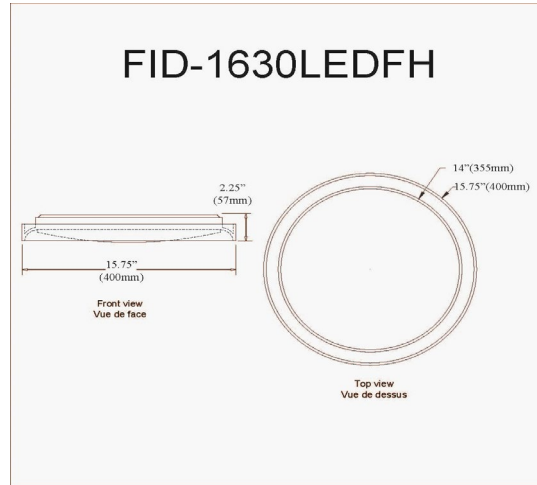

# FID-1630LEDFH-SC - Frida 30W Flush Mount, SC w/ WH Diffuser

30W Flush Mount, Satin Chrome Finish

<b>Height</b>	2.5"
<b>Width/Length</b>	15.75"
<b>Depth</b>	15.75"
<b>Weight</b>	2 lbs

<b>Body Material</b>	Acrylic
<b>Finish/Color</b>	White

<b>Light Qty</b>	1
<b>Light Base</b>	LED
<b>Light Max Watt</b>	30
<b>Light Inc</b>	Yes
<b>Light Lumens</b>	1957

<b>Light CCT</b>	3000K
<b>Light Life</b>	30000 Hours

<b>Dimmable</b>	Dimmable
<b>LED Compatible</b>	Integrated LED
<b>Total Wattage</b>	30W

<b>Second Material</b>	Metal
<b>Second Finish/Color</b>	Satin Chrome
<b>Second Type of Finish</b>	Electroplated

<b>Rated For</b>	Damp Location
<b>Voltage</b>	120V

<b>Approval</b>	cUL or equivalent
<b>Warranty</b>	3 Years Limited
<b>Install Position</b>	Ceiling